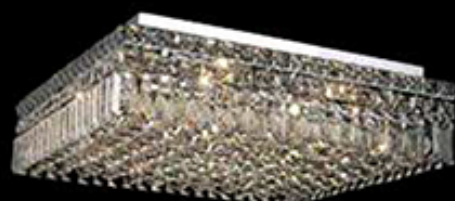

Model: 593117
Size: W50cm x H15cm
Finish: Chrome
Lights: 12