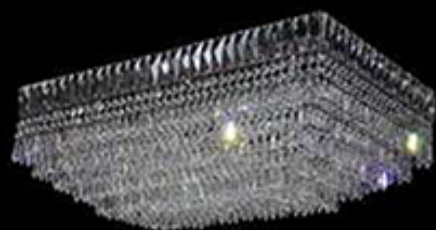

Model: 593093  
Size: W51cm x H36cm  
Finish: Chrome  
Lights: 8

Model: 593094  
Size: W79cm x H51cm  
Finish: Chrome  
Lights: 16

Model: 593095  
Size: W79cm x H30cm  
Finish: Chrome  
Lights: 16

Model: 593096  
Size: W119cm x H64cm  
Finish: Chrome  
Lights: 28