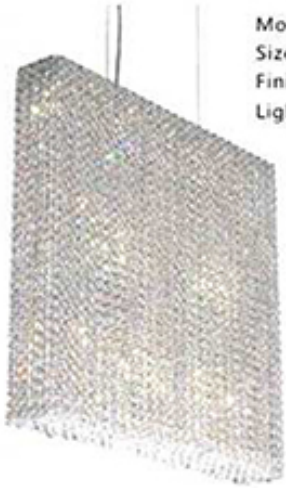

CHANDLIELERS SERIES Contemporary Crystal Chandeliers