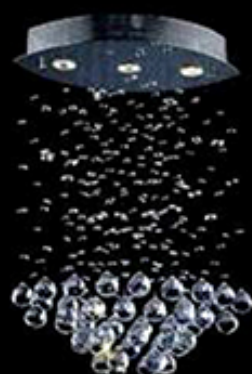

Model: 598040
Size: W40cm x H60cm
Finish: Chrome
Lights: 3