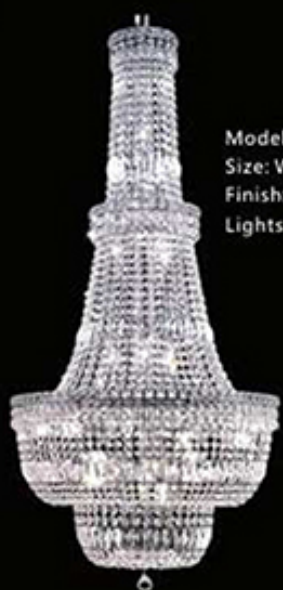

CHANDLIER SERIES

Crystal Chandeliers

Model: 599137C
Size: W70cm x H142cm
Finish: Chrome
Lights: 32