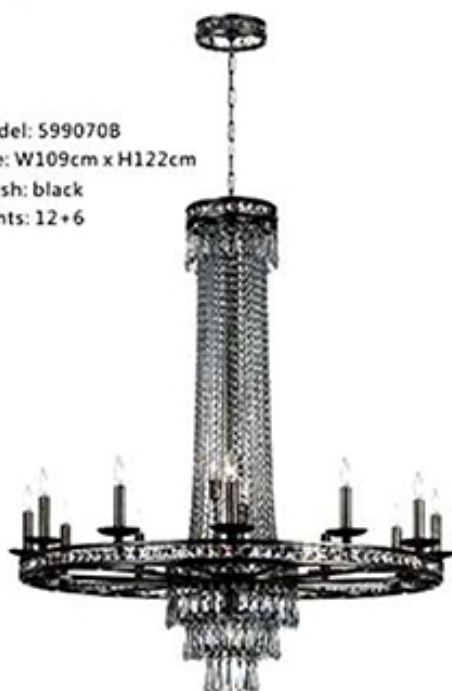

Model: 599069C  
 Size: W91cm x H106cm  
 Finish: Chrome  
 Lights: 10+5

Model: 599070B  
 Size: W109cm x H122cm  
 Finish: black  
 Lights: 12+6

Model: 599070C  
 Size: W109cm x H122cm  
 Finish: Chrome  
 Lights: 12+6