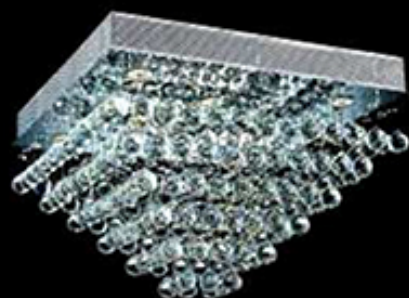

Model: 598072
Size: W60cm x H40cm
Finish: Chrome
Lights: 8