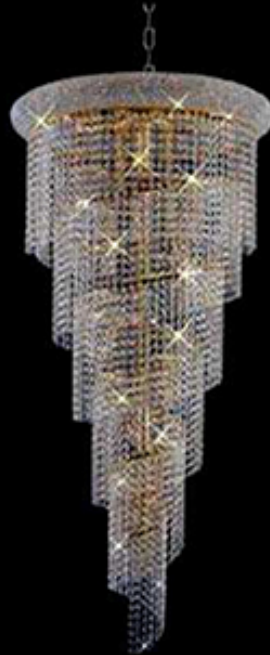

## CHANDELIERS SERIES

Crystal Chandeliers

Model: 599112C  
Size: W90cm x H166cm  
Finish: Chrome  
Lights: 34

Model: 599112G  
Size: W90cm x H166cm  
Finish: Golden  
Lights: 34

Model: 599113C  
Size: W55cm x H122cm  
Finish: Chrome  
Lights: 18