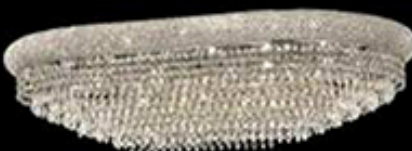

Model: 593035C
Size: W100cm x H35cm
Finish: Chrome
Lights: 20