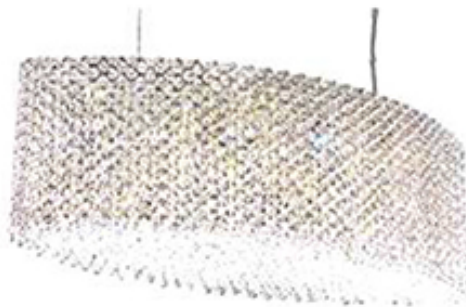

## CHANDLIELERS SERIES Contemporary Crystal Chandeliers

Model: 598058  
Size: W63cm x H62cm  
Finish: Chrome  
Lights: 11

Model: 598059  
Size: W45cm x H18cm  
Finish: Chrome  
Lights: 3

Model: 598060  
Size: W18cm x H42cm  
Finish: Chrome  
Lights: 2