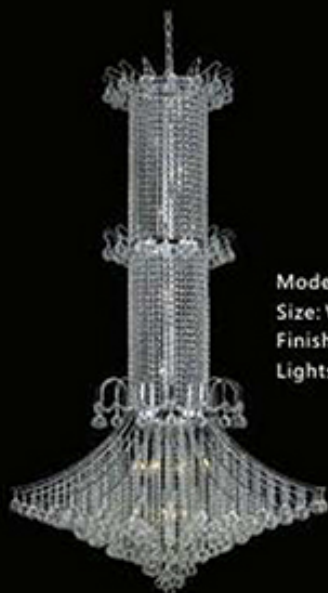

CHANDELIERS SERIES

Crystal Chandeliers

Model: 599162C
Size: W112cm x H183cm
Finish: Chrome
Lights: 24