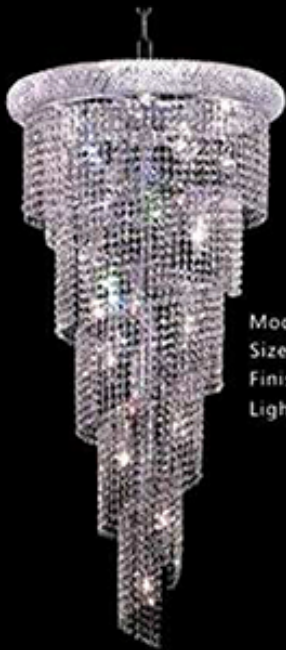

## CHANDELIERS SERIES

Crystal Chandeliers

Model: 599112C  
Size: W90cm x H166cm  
Finish: Chrome  
Lights: 34

Model: 599112G  
Size: W90cm x H166cm  
Finish: Golden  
Lights: 34

Model: 599113C  
Size: W55cm x H122cm  
Finish: Chrome  
Lights: 18