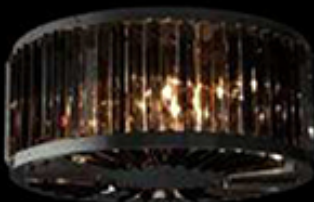

Model: 593011
Size: W71cm x H54cm
Finish: Black
Lights: 6(25W)