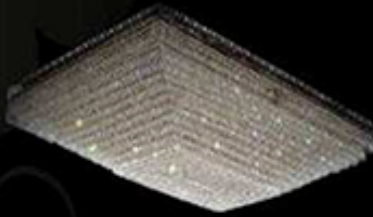

FLUSH MOUNTS SERIES Crystal Flush Mounts

Model: 593098
Size: W79cm x H36cm
Finish: Chrome
Lights: 16