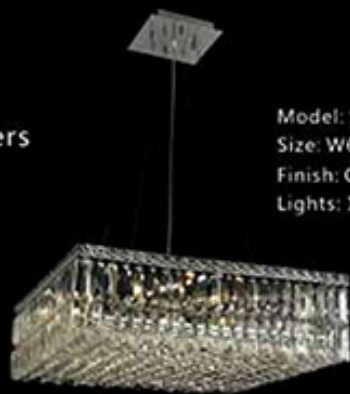

CHANDLIER SERIES

Contemporary Crystal Chandeliers

Model: 598050
Size: W60cm x H20cm
Finish: Chrome
Lights: 12

Model: 598049
Size: W50cm x H20cm
Finish: Chrome
Lights: 10