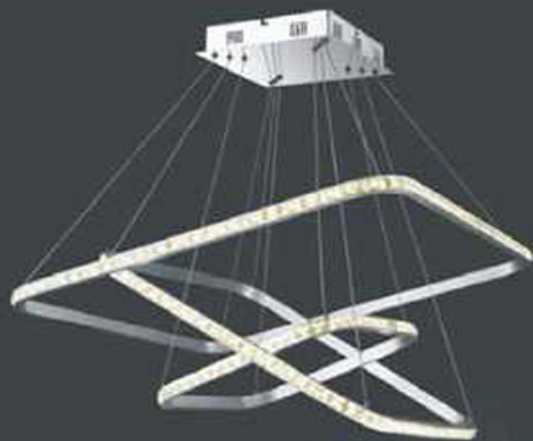

HX #1

MD160910-1L
LED 31W
STAINLESS STEEL+CRYSTAL
L1168xW90xH1200mm
CHROME

HX #2

MD160908-1S
LED 35W
ALUMINIUM+CRYSTAL
L610xW610xH1524mm
GRAY

MD160908-2S
LED 75W
ALUMINIUM+CRYSTAL
L610xW610xH1200mm
GRAY

MD160908-3S
LED 130W
ALUMINIUM+CRYSTAL
L750xW750xH1200mm
GRAY