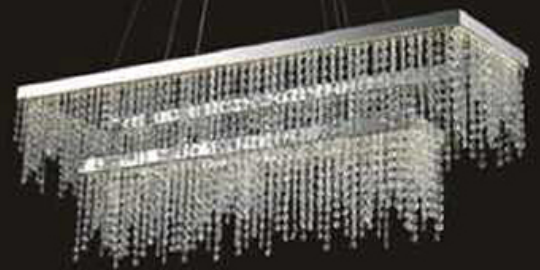

HY055-6+6
12x E14
ALUMINUM+CRYSTAL
D750xH810mm
BRIGHT NICKEL

HY016-12+6
18x E14
ALUMINUM+CRYSTAL
D965xH875mm
BRIGHT NICKEL

HX 79

HX 80

MD160910-2A
LED 59W
STAINLESS STEEL+CRYSTAL
L1168xW330xH1200mm
CHROME