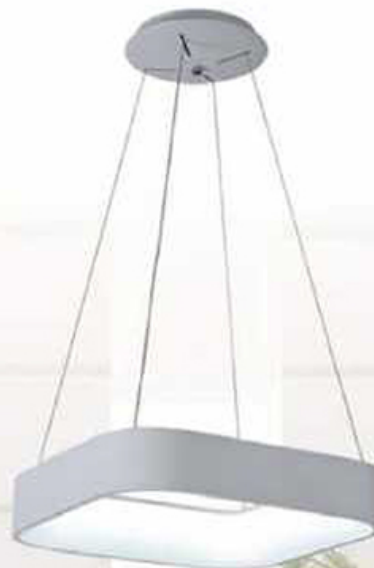

MD160803-46
LED 46W
ALUMINIUM+IRON+ACRYLIC
L600xW600xH1200mm
GRAY