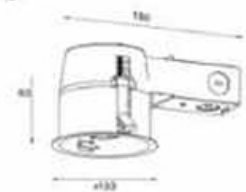

These Flower Designs Can Be Chooceer And Selected Easily:

Lighting

HX-HS35-E26
3.5" Remodel NON-IC Housing:
Dia:3- 1/2" (89mm)
Depth:4- 3/8(110mm)
Lamp:PAR20 R20
120V 35W MAX

HX-HS35-GU10
3.5" Remodel NON-IC Housing:
Dia:3- 1/2" (88mm)
Depth:3- 5/8(93mm)
Lamp:GU10 120V 35W MAX