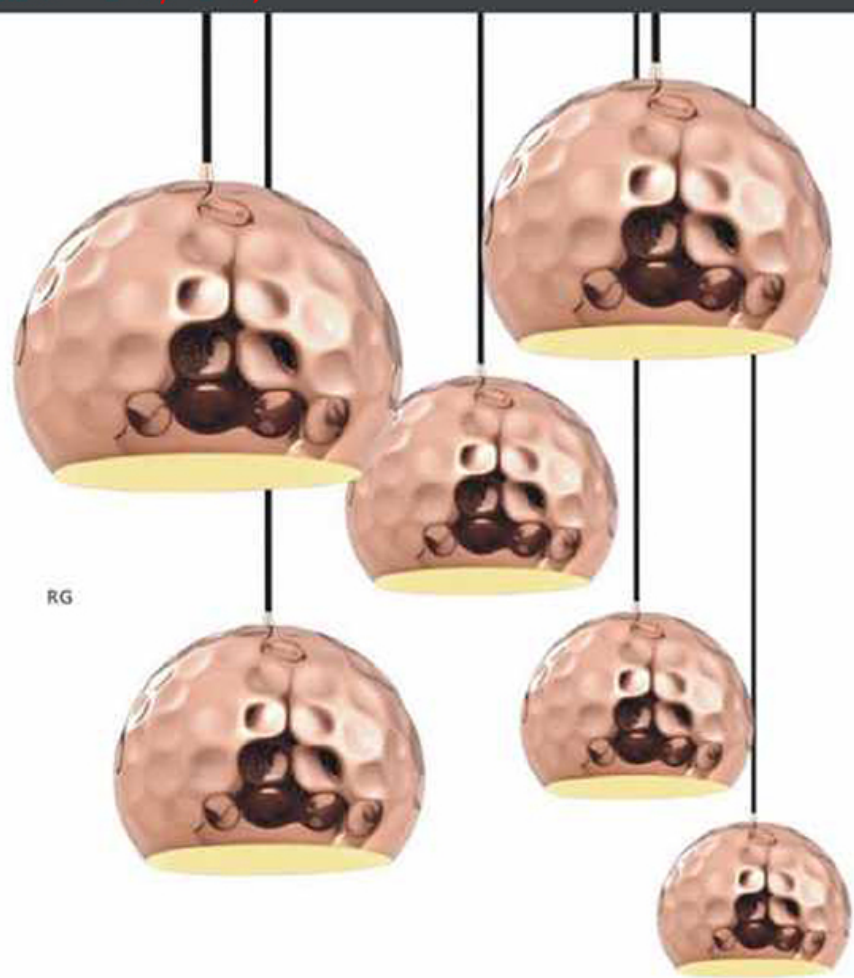

RG

HX-DT1534
Iron
D150 D200 D250 D300 D350 D400mm
1xE27