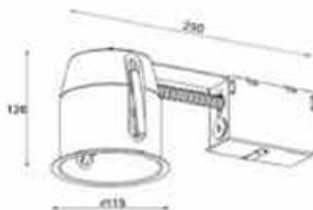

Lighting

HX-HS35-E26
3.5" Remodel NON-IC Housing:
Dia:3- 1/2" (89mm)
Depth:4- 3/8(110mm)
Lamp:PAR20 R20
120V 35W MAX

HX-HS35-GU10
3.5" Remodel NON-IC Housing:
Dia:3- 1/2" (88mm)
Depth:3- 5/8(93mm)
Lamp:GU10 120V 35W MAX

HX-HS40ICAT
4" Remodel NON-IC Housing:
Dia:4- 1/8" (104mm)
Depth:4- 3/4(120mm)
Lamp: PAR20 R20 GU10
120V 50W MAX

HX-TM35-GU10
Gimbal Ring
Ring:WH SH PB CH
Lamp: GU10 120V 35W MAX

HX-TM35-PAR20
Gimbal Ring
Ring:WH SH PB CH
Lamp: PAR20 120V 35W

HX-TM40-PAR20
Gimbal Ring
Ring:WH BK SH CH PB
Lamp: PAR20 120V 50W MAX

HX-TM40-GU10
Gimbal Ring
Ring:WH BK SH CH PB
Lamp: GU10 120V 35W MAX