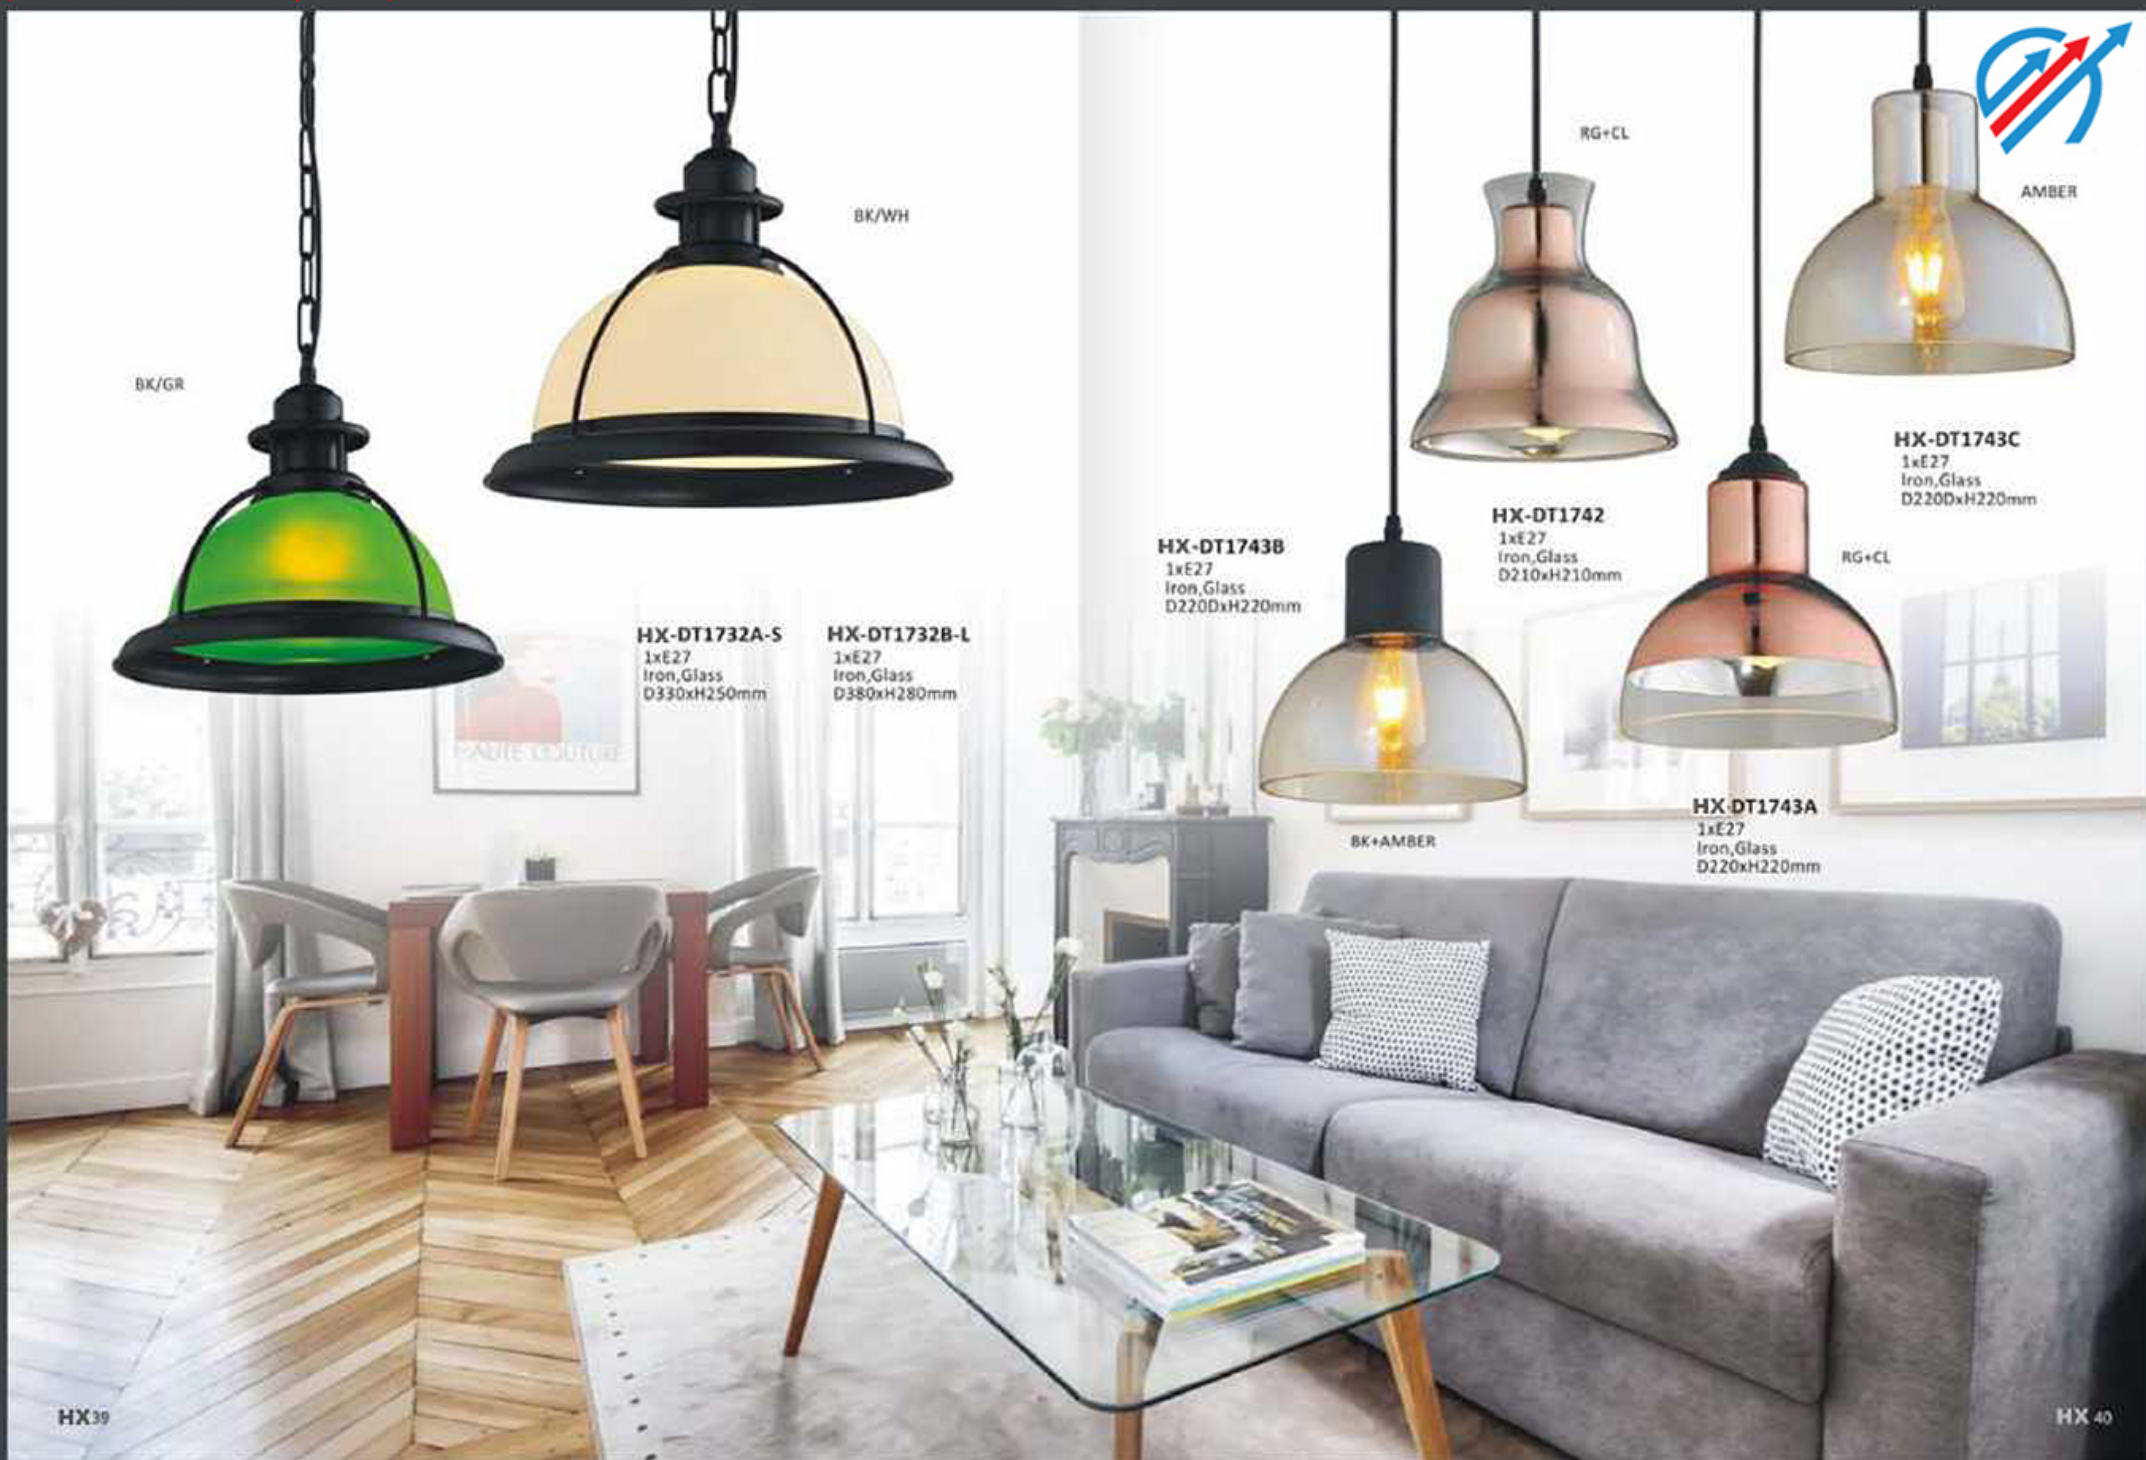

RG+CL

AMBER

HX-DT1743C
1xE27
Iron, Glass
D220xH220mm

HX-DT1742
1xE27
Iron, Glass
D210xH210mm

RG+CL

HX-DT1743B
1xE27
Iron, Glass
D220xH220mm

HX-DT1743A
1xE27
Iron, Glass
D220xH220mm

BK+AMBER