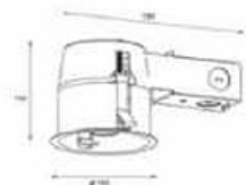

These Flower Designs Can Be Chooceer And Selected Easily:

Lighting

HX-HS35-E26
3.5" Remodel NON-IC Housing:
Dia:3- 1/2" (89mm)
Depth:4- 3/8(110mm)
Lamp:PAR20 R20
120V 35W MAX

HX-HS35-GU10
3.5" Remodel NON-IC Housing:
Dia:3- 1/2" (88mm)
Depth:3- 5/8(93mm)
Lamp:GU10 120V 35W MAX