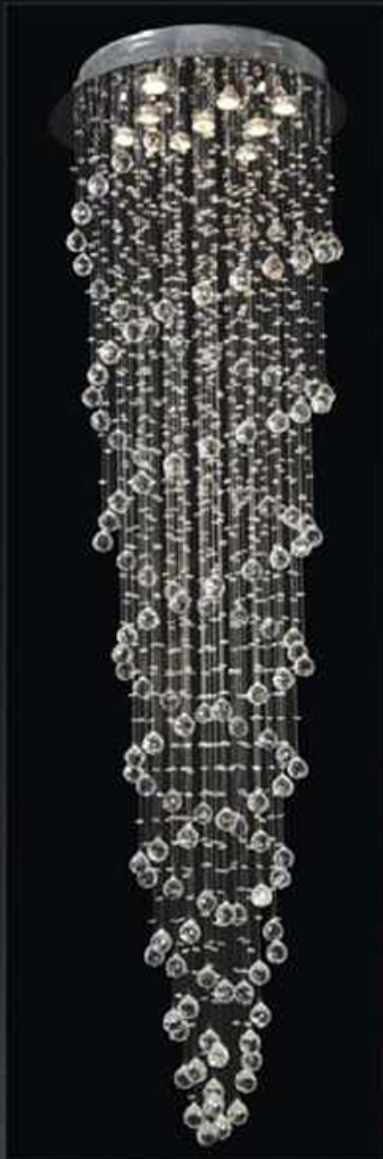

MD160508-8
6XE14
IRON+GLASS
L940XW300XH1200
CHROME

Lighting

MD160508-4
4XE14
IRON+GLASS
L410XW410XH1200
CHROME

MD160508-6A
6XE14
IRON+GLASS
φ575XH1200
CHROME

MD160508-6
6XE14
IRON+GLASS
L500XW500XH1200
CHROME