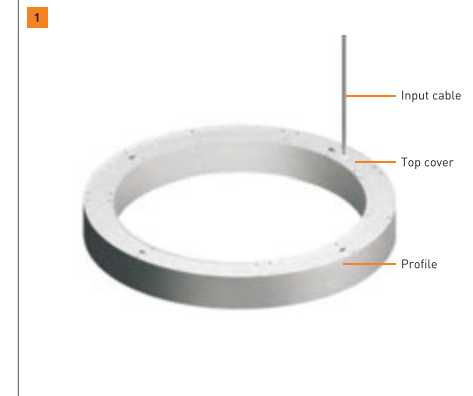

Bracket

- Flexible 304 Stainless Rope
- Solid Tube-15mm
-
-
-
-

Surface Finish Color:

INSTALLATION-PENDANT

INSTALLATION-CEILING

CC3535

FEATURES

1. Modern circular design
2. Unique structure allows for fast and easy connection, installation, and replacement
3. Die cast aluminum end caps with no visible screws or lighting leaks
4. Flicker free driver and OSRAM SMD LED chips
5. High efficiency lens providing even lighting and anti-glare features
6. Available with dimming DALI, 0-10V, 1-10V, PWM
7. Choose from a variety of surface finishes and suspension lengths of your choosing
8. Perfect for offices, schools, hospitals, supermarkets, malls, hotels, and civic spaces