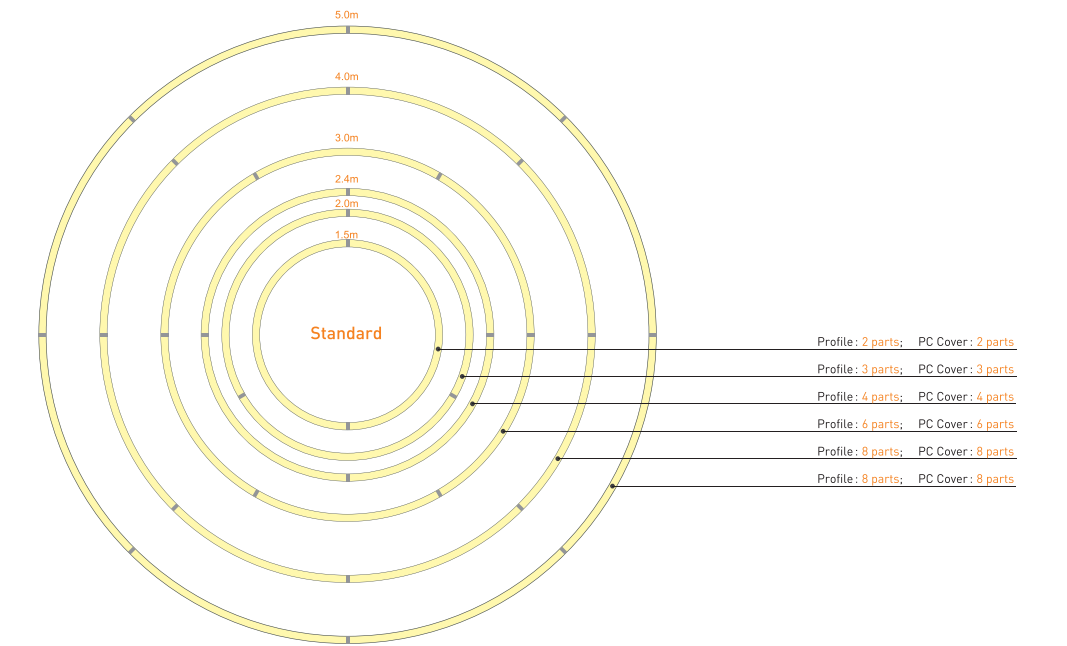

Bracket

- Flexible 304 Stainless Rope
- Solid Tube-15mm
-
-
-
-

Surface Finish Color:

INSTALLATION-PENDANT

INSTALLATION-CEILING

CC3535

FEATURES

1. Modern circular design
2. Unique structure allows for fast and easy connection, installation, and replacement
3. Die cast aluminum end caps with no visible screws or lighting leaks
4. Flicker free driver and OSRAM SMD LED chips
5. High efficiency lens providing even lighting and anti-glare features
6. Available with dimming DALI, 0-10V, 1-10V, PWM
7. Choose from a variety of surface finishes and suspension lengths of your choosing
8. Perfect for offices, schools, hospitals, supermarkets, malls, hotels, and civic spaces