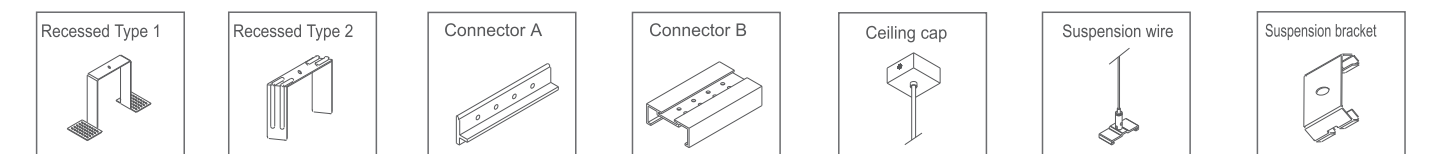

ACCESSORIES