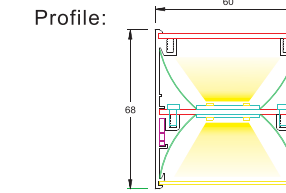

HALO GLOW SERIES

Material: Extruded Aluminum
Polycarbonate
304 Stainless Rope
Finish: Powder Coated
Driver: Internal Or External
Rated Voltage: 110-130V/220-240V