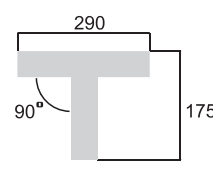

PROFILE

INSTALLATION

DIFFUSER

LIGHT SOURCE

DRIVER

CONNECTION

Linear module

Here as below are some DIY combination for linear light sections:

L module

+ module

T module