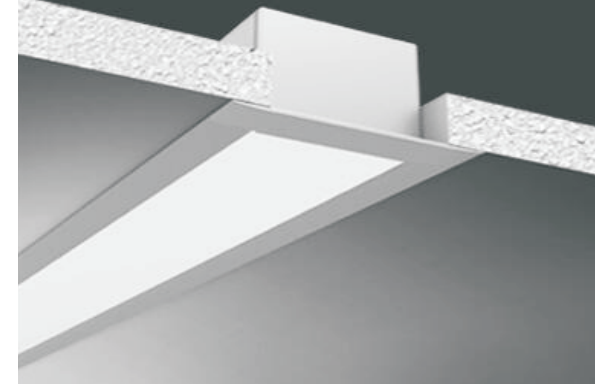

ACCESSORIES

CZ7535

FEATURES

1. Modern recessed design
2. Unique structure allows for fast and easy connection, installation, and replacement
3. Flicker free driver and OSRAM SMD LED chips
4. High efficiency lens providing even lighting and anti-glare features
5. Available with dimming DALI, 0-10V, 1-10V, PWM
6. Choose from a variety of surface finishes and recessed lengths of your choosing
7. Perfect for offices, schools, hospitals, supermarkets, malls, hotels, and civic spaces