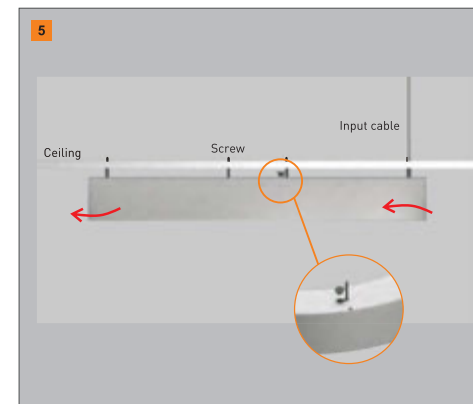

Bracket

- Flexible 304 Stainless Rope
- Solid Tube-15mm
-
-
-
-

Surface Finish Color:

INSTALLATION-PENDANT

INSTALLATION-CEILING

CC3535

FEATURES

1. Modern circular design
2. Unique structure allows for fast and easy connection, installation, and replacement
3. Die cast aluminum end caps with no visible screws or lighting leaks
4. Flicker free driver and OSRAM SMD LED chips
5. High efficiency lens providing even lighting and anti-glare features
6. Available with dimming DALI, 0-10V, 1-10V, PWM
7. Choose from a variety of surface finishes and suspension lengths of your choosing
8. Perfect for offices, schools, hospitals, supermarkets, malls, hotels, and civic spaces