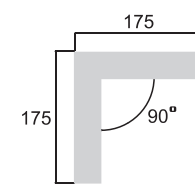

PROFILE

INSTALLATION

DIFFUSER

LIGHT SOURCE

DRIVER

CONNECTION

Linear module

Here as below are some DIY combination for linear light sections:

L module

+ module

T module