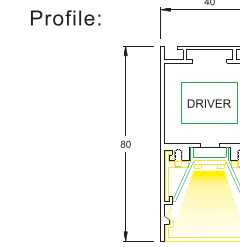

CP4080

FEATURES

1. Elegant and Precise Design. Suitable for Office lighting Application.
2. Separate body with Acrylic, can replace driver easily.
3. Pure Extruded Aluminum, Well-known Driver and Components.
4. Smart function with 0-10V, 1-10V, DALI, Triac dim function.
5. Can customize different surface finished color.
6. Suitable for Office, Supermarket, Shopping mall, Public Area, etc.

DASH PENDANT SERIES

Material: Extruded Aluminum
Acrylic
304 Stainless Rope
Finish: Powder Coated
Driver: Internal
Rated Voltage: 110-130V/220-240V

Surface Finish Color:

PARAMETERS

Code No.

- CP4080-575mm
- CP4080-865mm
- CP4080-1135mm
- CP4080-1415mm
- CP4080-1695mm
- CP4080-1975mm
- CP4080-2255mm

Output

- 10W 1000lm
- 17W 1700lm
- 21W 2100lm
- 27W 2700lm
- 34W 3400lm
- 38W 3800lm
- 42W 4200lm

CCT

- Osram 2835 LED
- 2700K-3000K
- 4000K-4500K
- 5000K-5500K
- 6000K-6500K
- •
- •

Color Rendering

- Ra > 80
- Ra > 90
- •
- •
- •
- •

Surface Finish

- Matte White(RAL9003)
- Matte Black(RAL9004)
- Silver(RAL9006)
- Champagne Gold(RAL1000)
- Golden Bronze
- Bronze

Driver

- Tridonic
- Meanwell
- Osram
- Lifud
- All Flick free
- •

Dimmable

- On-Off
- 0-10V/1-10V
- DALI
- Triac
- Remote Control
- •

Bracket

- Flexible 304 Stainless Rope
- Solid Tube-15mm
- •
- •
- •
- •

ACCESSORIES