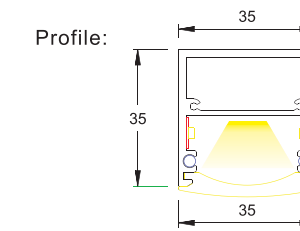

HALO SLIM SERIES

Material: Extruded Aluminum
Polycarbonate, Silicone
304 Stainless Rope
Finish: Powder Coated
Driver: External
Rated Voltage: 110-130V/220-240V