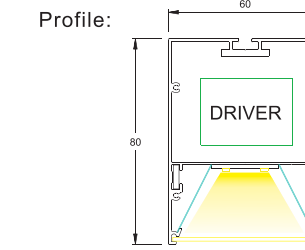

DASH PENDANT SERIES

Material: Extruded Aluminum
Polycarbonate
304 Stainless Rope
Finish: Powder Coated
Driver: Internal
Rated Voltage: 110-130V/220-240V