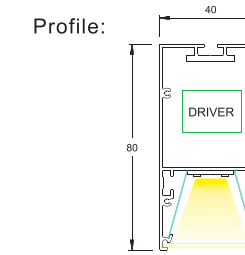

DASH PENDANT SERIES

Material: Extruded Aluminum
Polycarbonate
304 Stainless Rope
Finish: Powder Coated
Driver: Internal
Rated Voltage: 110-130V/220-240V