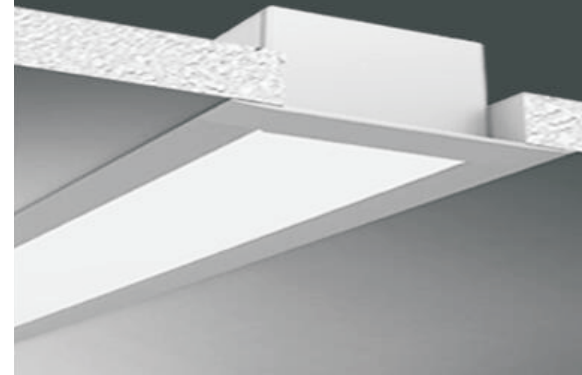

ACCESSORIES

CZ10035

FEATURES

1. Modern recessed design
2. Unique structure allows for fast and easy connection, installation, and replacement
3. Flicker free driver and OSRAM SMD LED chips
4. High efficiency lens providing even lighting and anti-glare features
5. Available with dimming DALI, 0-10V, 1-10V, PWM
6. Choose from a variety of surface finishes and recessed lengths of your choosing
7. Perfect for offices, schools, hospitals, supermarkets, malls, hotels, and civic spaces