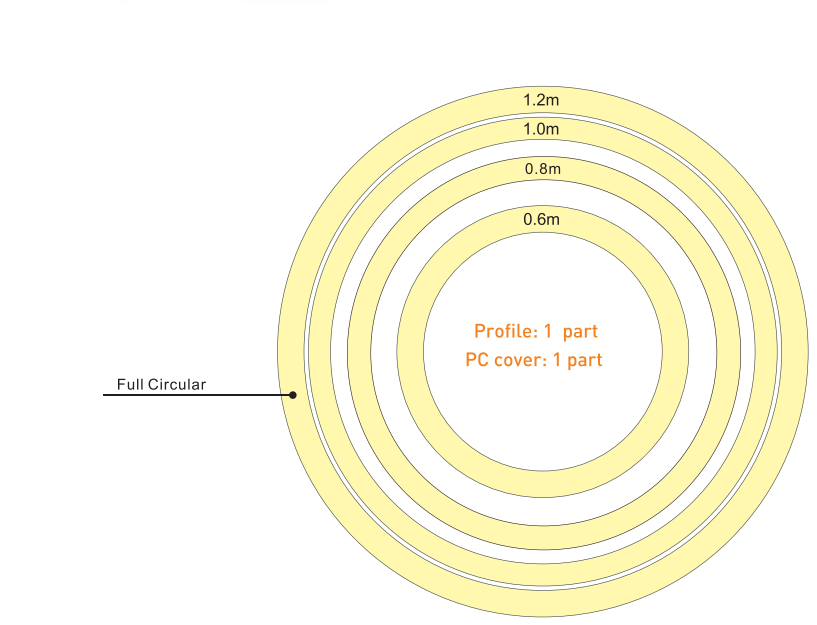

Bracket

- Flexible 304 Stainless Rope
- Solid Tube-15mm
-
-
-
-

Surface Finish Color:

INSTALLATION-PENDANT

INSTALLATION-CEILING

CC3535

FEATURES

1. Modern circular design
2. Unique structure allows for fast and easy connection, installation, and replacement
3. Die cast aluminum end caps with no visible screws or lighting leaks
4. Flicker free driver and OSRAM SMD LED chips
5. High efficiency lens providing even lighting and anti-glare features
6. Available with dimming DALI, 0-10V, 1-10V, PWM
7. Choose from a variety of surface finishes and suspension lengths of your choosing
8. Perfect for offices, schools, hospitals, supermarkets, malls, hotels, and civic spaces