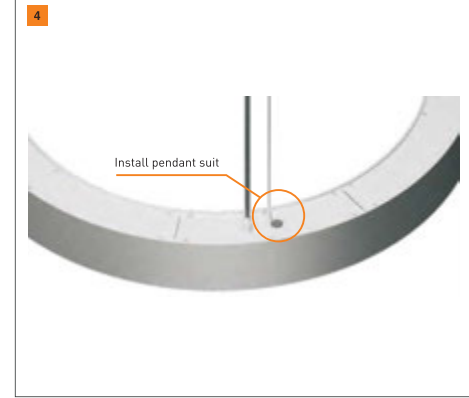

Bracket

- Flexible 304 Stainless Rope
- Solid Tube-15mm
-
-
-
-

Surface Finish Color:

INSTALLATION-PENDANT

INSTALLATION-CEILING

CC3535

FEATURES

1. Modern circular design
2. Unique structure allows for fast and easy connection, installation, and replacement
3. Die cast aluminum end caps with no visible screws or lighting leaks
4. Flicker free driver and OSRAM SMD LED chips
5. High efficiency lens providing even lighting and anti-glare features
6. Available with dimming DALI, 0-10V, 1-10V, PWM
7. Choose from a variety of surface finishes and suspension lengths of your choosing
8. Perfect for offices, schools, hospitals, supermarkets, malls, hotels, and civic spaces