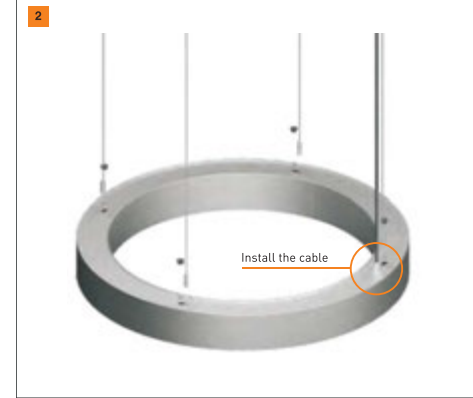

Bracket

- Flexible 304 Stainless Rope
- Solid Tube-15mm
-
-
-
-

Surface Finish Color:

INSTALLATION-PENDANT

INSTALLATION-CEILING

CC3535

FEATURES

1. Modern circular design
2. Unique structure allows for fast and easy connection, installation, and replacement
3. Die cast aluminum end caps with no visible screws or lighting leaks
4. Flicker free driver and OSRAM SMD LED chips
5. High efficiency lens providing even lighting and anti-glare features
6. Available with dimming DALI, 0-10V, 1-10V, PWM
7. Choose from a variety of surface finishes and suspension lengths of your choosing
8. Perfect for offices, schools, hospitals, supermarkets, malls, hotels, and civic spaces