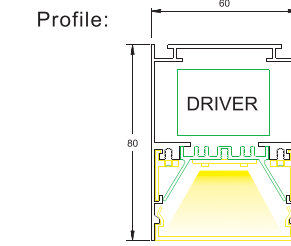

DASH PENDANT SERIES

Material: Extruded Aluminum
Acrylic
304 Stainless Rope
Finish: Powder Coated
Driver: Internal
Rated Voltage: 110-130V/220-240V