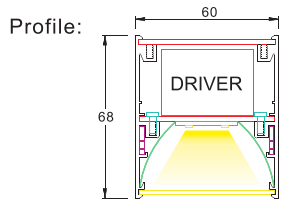

HALO OVAL SERIES

Material: Extruded Aluminum
Polycarbonate
304 Stainless Rope
Finish: Powder Coated
Driver: Internal Or External
Rated Voltage: 110-130V/220-240V