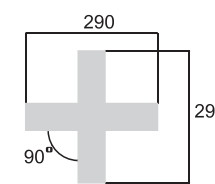

PROFILE

INSTALLATION

DIFFUSER

LIGHT SOURCE

DRIVER

CONNECTION

Linear module

Here as below are some DIY combination for linear light sections:

L module

+ module

T module