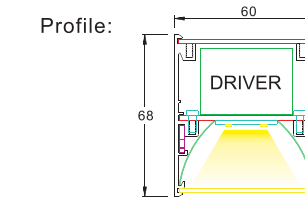

HALO SERIES

Material: Extruded Aluminum
Polycarbonate
304 Stainless Rope
Finish: Powder Coated
Driver: Internal Or External
Rated Voltage: 110-130V/220-240V