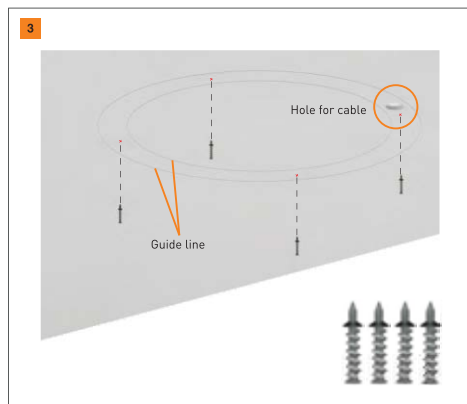

Bracket

- Flexible 304 Stainless Rope
- Solid Tube-15mm
-
-
-
-

Surface Finish Color:

INSTALLATION-PENDANT

INSTALLATION-CEILING

CC3535

FEATURES

1. Modern circular design
2. Unique structure allows for fast and easy connection, installation, and replacement
3. Die cast aluminum end caps with no visible screws or lighting leaks
4. Flicker free driver and OSRAM SMD LED chips
5. High efficiency lens providing even lighting and anti-glare features
6. Available with dimming DALI, 0-10V, 1-10V, PWM
7. Choose from a variety of surface finishes and suspension lengths of your choosing
8. Perfect for offices, schools, hospitals, supermarkets, malls, hotels, and civic spaces