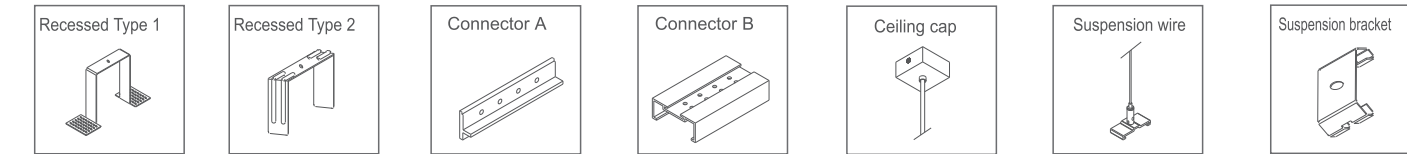

ACCESSORIES