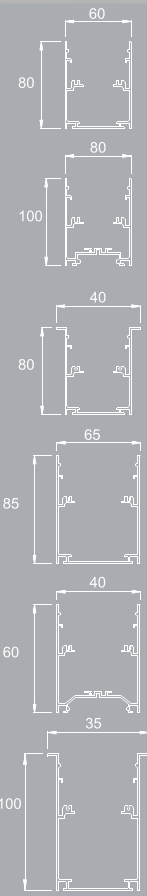

PROFILE

INSTALLATION

DIFFUSER

LIGHT SOURCE

DRIVER

CONNECTION