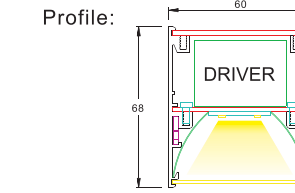

HALO S SERIES

Material: Extruded Aluminum
Polycarbonate
304 Stainless Rope
Finish: Powder Coated
Driver: Internal Or External
Rated Voltage: 110-130V/220-240V