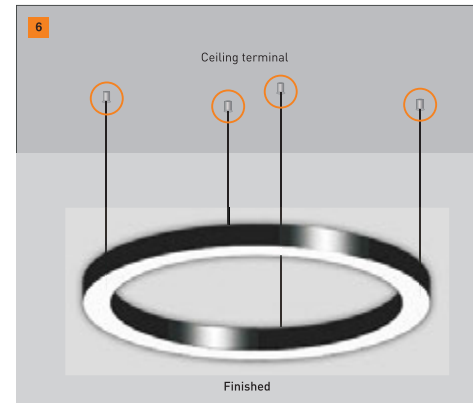

Bracket

- Flexible 304 Stainless Rope
- Solid Tube-15mm
-
-
-
-

Surface Finish Color:

INSTALLATION-PENDANT

INSTALLATION-CEILING

CC3535

FEATURES

1. Modern circular design
2. Unique structure allows for fast and easy connection, installation, and replacement
3. Die cast aluminum end caps with no visible screws or lighting leaks
4. Flicker free driver and OSRAM SMD LED chips
5. High efficiency lens providing even lighting and anti-glare features
6. Available with dimming DALI, 0-10V, 1-10V, PWM
7. Choose from a variety of surface finishes and suspension lengths of your choosing
8. Perfect for offices, schools, hospitals, supermarkets, malls, hotels, and civic spaces