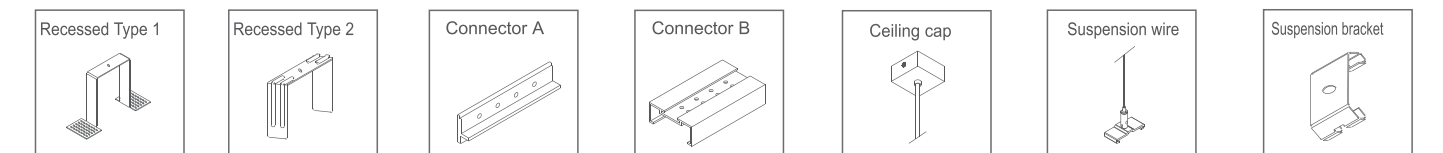

ACCESSORIES