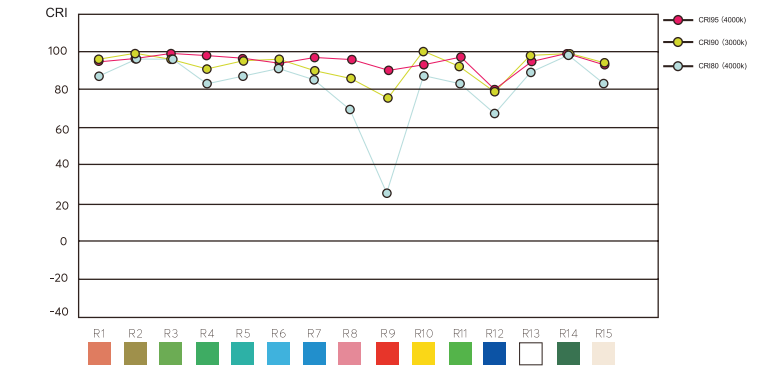

High CRI

Average CRI Evaluation Indicator

CRI>90, As Natural As Sunshine

The color reproduction is as natural as sunshine (100) with the CRI ≥80 or CR90 5

CRI>80

CRI>90

Optimal color reproduction as natural as sunshine