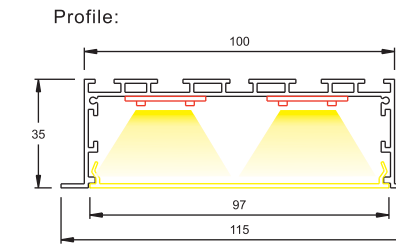

DASH RECESSED SERIES

Material: Extruded Aluminum
Acrylic
Finish: Powder Coated
Driver: External
Rated Voltage: 110-130V/220-240V