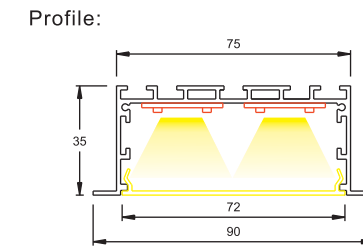

DASH RECESSED SERIES

Material: Extruded Aluminum
Acrylic
Finish: Powder Coated
Driver: External
Rated Voltage: 110-130V/220-240V