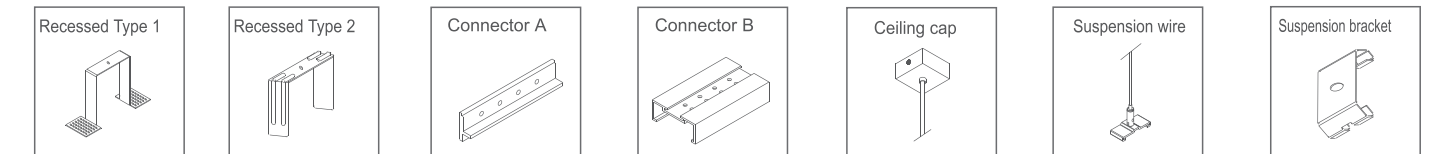

ACCESSORIES