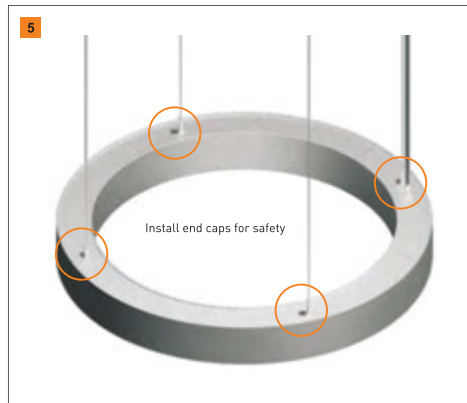

Bracket

- Flexible 304 Stainless Rope
- Solid Tube-15mm
-
-
-
-

Surface Finish Color:

INSTALLATION-PENDANT

INSTALLATION-CEILING

CC3535

FEATURES

1. Modern circular design
2. Unique structure allows for fast and easy connection, installation, and replacement
3. Die cast aluminum end caps with no visible screws or lighting leaks
4. Flicker free driver and OSRAM SMD LED chips
5. High efficiency lens providing even lighting and anti-glare features
6. Available with dimming DALI, 0-10V, 1-10V, PWM
7. Choose from a variety of surface finishes and suspension lengths of your choosing
8. Perfect for offices, schools, hospitals, supermarkets, malls, hotels, and civic spaces