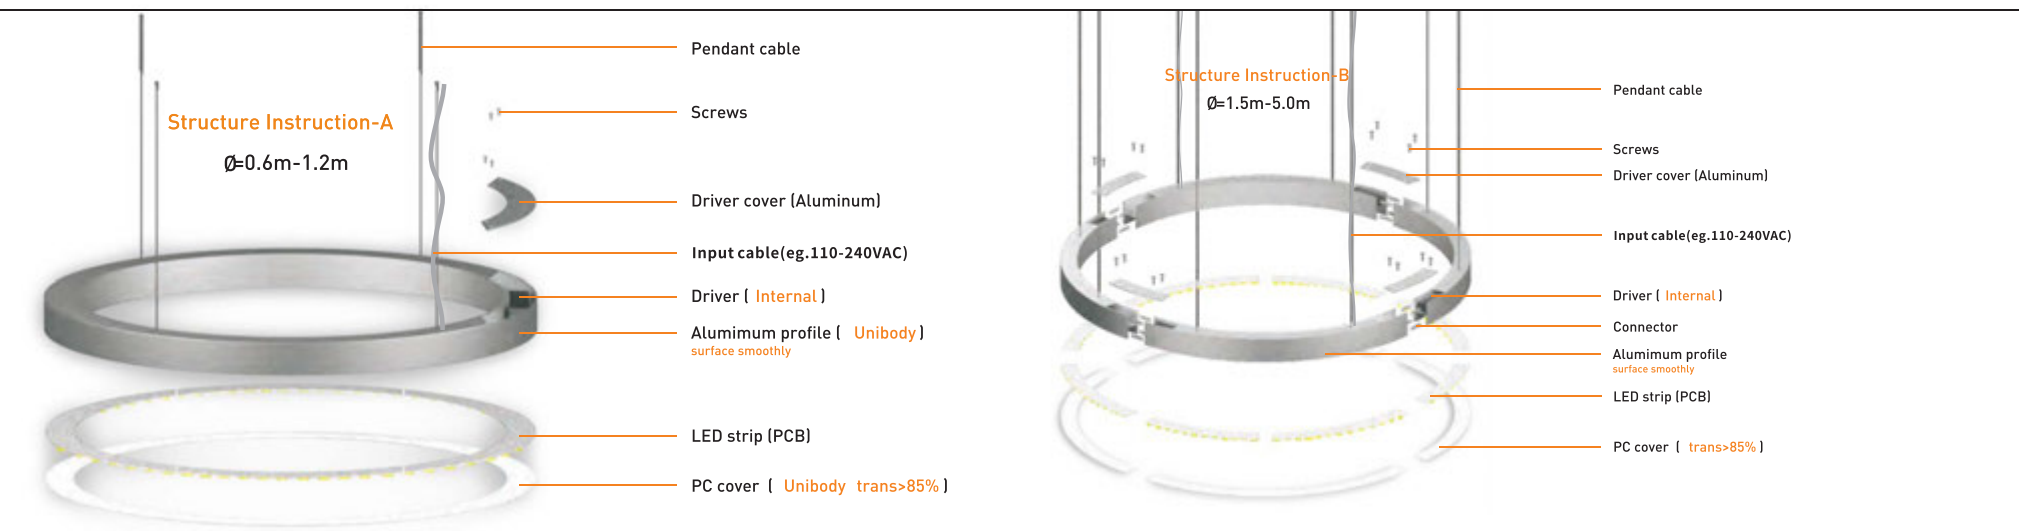

Bracket

- Flexible 304 Stainless Rope
- Solid Tube-15mm
-
-
-
-

Surface Finish Color:

INSTALLATION-PENDANT

INSTALLATION-CEILING

CC3535

FEATURES

1. Modern circular design
2. Unique structure allows for fast and easy connection, installation, and replacement
3. Die cast aluminum end caps with no visible screws or lighting leaks
4. Flicker free driver and OSRAM SMD LED chips
5. High efficiency lens providing even lighting and anti-glare features
6. Available with dimming DALI, 0-10V, 1-10V, PWM
7. Choose from a variety of surface finishes and suspension lengths of your choosing
8. Perfect for offices, schools, hospitals, supermarkets, malls, hotels, and civic spaces