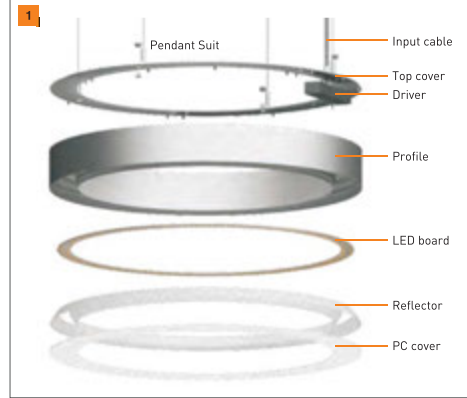

Bracket

- Flexible 304 Stainless Rope
- Solid Tube-15mm
-
-
-
-

Surface Finish Color:

INSTALLATION-PENDANT

INSTALLATION-CEILING

CC3535

FEATURES

1. Modern circular design
2. Unique structure allows for fast and easy connection, installation, and replacement
3. Die cast aluminum end caps with no visible screws or lighting leaks
4. Flicker free driver and OSRAM SMD LED chips
5. High efficiency lens providing even lighting and anti-glare features
6. Available with dimming DALI, 0-10V, 1-10V, PWM
7. Choose from a variety of surface finishes and suspension lengths of your choosing
8. Perfect for offices, schools, hospitals, supermarkets, malls, hotels, and civic spaces