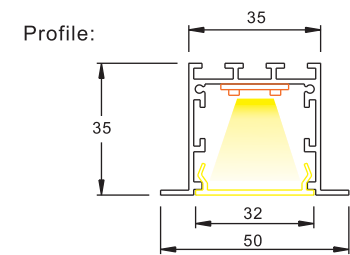

DASH RECESSED SERIES

Material: Extruded Aluminum
Acrylic
Finish: Powder Coated
Driver: External
Rated Voltage: 110-130V/220-240V