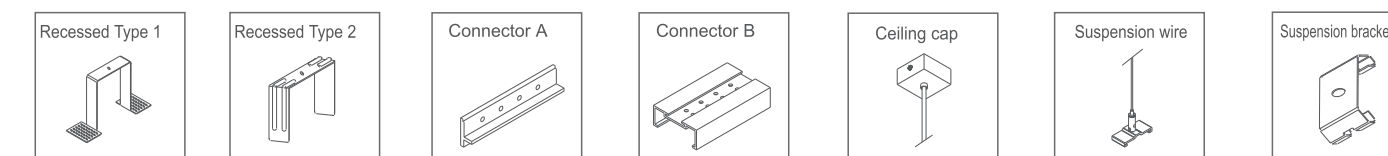

ACCESSORIES