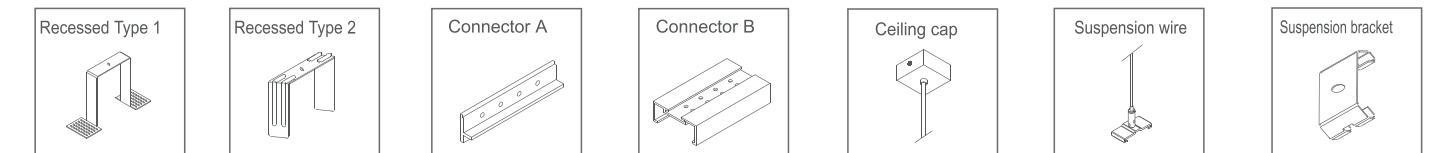

ACCESSORIES