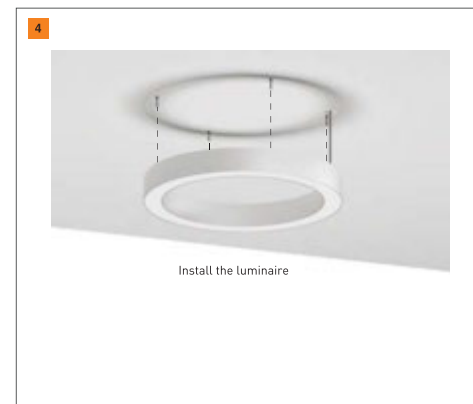

Bracket

- Flexible 304 Stainless Rope
- Solid Tube-15mm
-
-
-
-

Surface Finish Color:

INSTALLATION-PENDANT

INSTALLATION-CEILING

CC3535

FEATURES

1. Modern circular design
2. Unique structure allows for fast and easy connection, installation, and replacement
3. Die cast aluminum end caps with no visible screws or lighting leaks
4. Flicker free driver and OSRAM SMD LED chips
5. High efficiency lens providing even lighting and anti-glare features
6. Available with dimming DALI, 0-10V, 1-10V, PWM
7. Choose from a variety of surface finishes and suspension lengths of your choosing
8. Perfect for offices, schools, hospitals, supermarkets, malls, hotels, and civic spaces