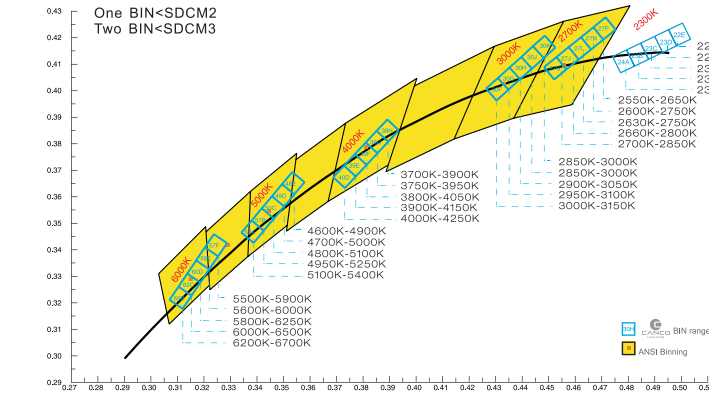

Encapsulation Advantage

One BIN

Ensure customers to get the same Bin under the same order by using CIE (X,Y) coordinate spectrometer and the same Bin range segmented under the same color temperature

Choose any color as you want

High CRI

Average CRI Evaluation Indicator

CRI>90, As Natural As Sunshine

The color reproduction is as natural as sunshine (100) with the CRI ≥80 or CR90 5

CRI>80

CRI>90

Optimal color reproduction as natural as sunshine