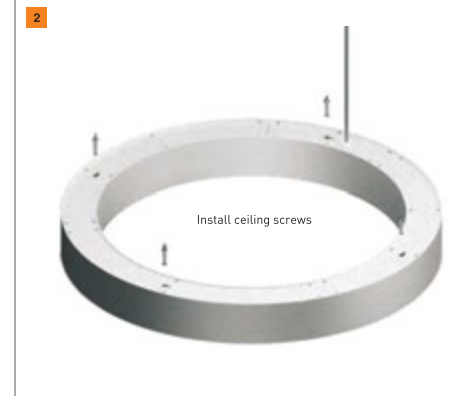

Bracket

- Flexible 304 Stainless Rope
- Solid Tube-15mm
-
-
-
-

Surface Finish Color:

INSTALLATION-PENDANT

INSTALLATION-CEILING

CC3535

FEATURES

1. Modern circular design
2. Unique structure allows for fast and easy connection, installation, and replacement
3. Die cast aluminum end caps with no visible screws or lighting leaks
4. Flicker free driver and OSRAM SMD LED chips
5. High efficiency lens providing even lighting and anti-glare features
6. Available with dimming DALI, 0-10V, 1-10V, PWM
7. Choose from a variety of surface finishes and suspension lengths of your choosing
8. Perfect for offices, schools, hospitals, supermarkets, malls, hotels, and civic spaces