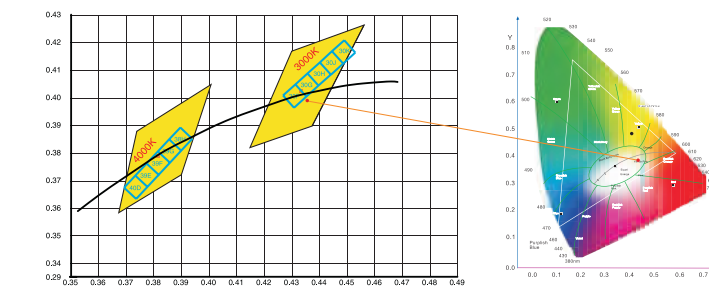

Choose any color as you want