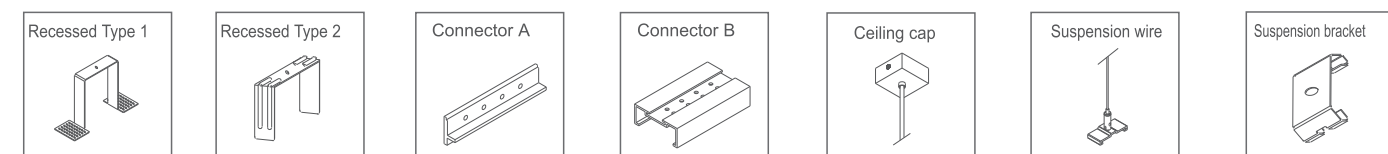

ACCESSORIES