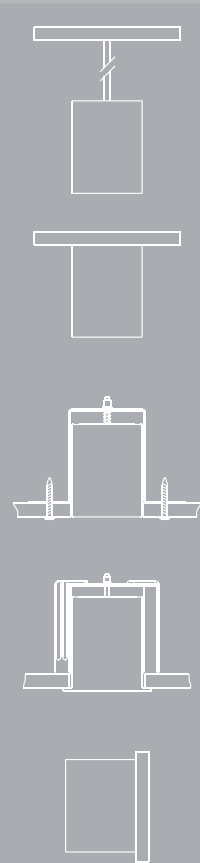

PROFILE

INSTALLATION

DIFFUSER

LIGHT SOURCE

DRIVER

CONNECTION