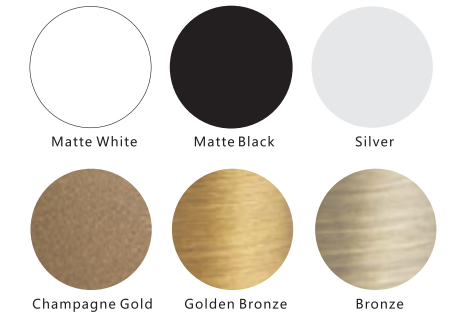

Surface Finish Color: