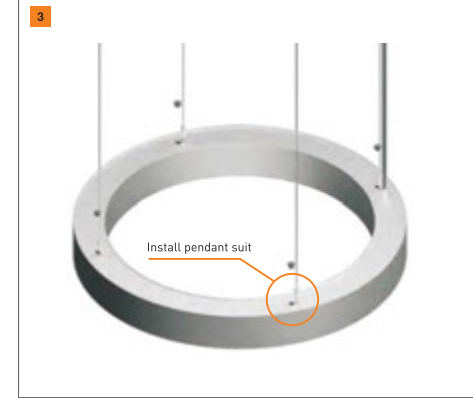

Bracket

- Flexible 304 Stainless Rope
- Solid Tube-15mm
-
-
-
-

Surface Finish Color:

INSTALLATION-PENDANT

INSTALLATION-CEILING

CC3535

FEATURES

1. Modern circular design
2. Unique structure allows for fast and easy connection, installation, and replacement
3. Die cast aluminum end caps with no visible screws or lighting leaks
4. Flicker free driver and OSRAM SMD LED chips
5. High efficiency lens providing even lighting and anti-glare features
6. Available with dimming DALI, 0-10V, 1-10V, PWM
7. Choose from a variety of surface finishes and suspension lengths of your choosing
8. Perfect for offices, schools, hospitals, supermarkets, malls, hotels, and civic spaces