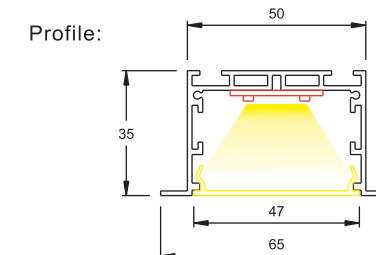

DASH RECESSED SERIES

Material: Extruded Aluminum
Acrylic
Finish: Powder Coated
Driver: External
Rated Voltage: 110-130V/220-240V