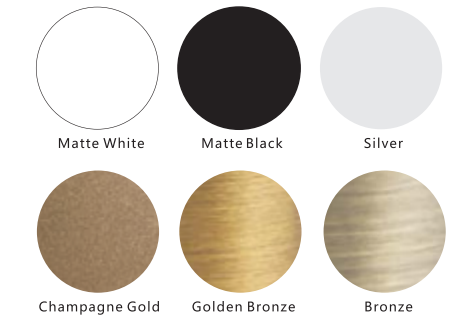

Surface Finish

- Matte White(RAL9003)
- Matte Black(RAL9004)
- Silver(RAL9006)
- Champagne Gold(RAL1000)
- Golden Bronze
- Bronze

Driver

- Tridonic
- Meanwell
- Osram
- Lifud
- All Flick free
-

Dimmable

- On-Off
- 0-10V/1-10V
- DALI
- Triac
- Remote Control
-

DASH PENDANT SERIES

Material: Extruded Aluminum
Polycarbonate
304 Stainless Rope
Finish: Powder Coated
Driver: Internal
Rated Voltage: 110-130V/220-240V

Surface Finish Color:

PARAMETERS

Code No.	Output	CCT	Color Rendering
• LP4080-575mm	• 10W 1000lm	• Osram 2835 LED	• Ra > 80
• LP4080-865mm	• 17W 1700lm	• 2700K-3000K	• Ra > 90
• LP4080-1135mm	• 21W 2100lm	• 4000K-4500K	•
• LP4080-1415mm	• 27W 2700lm	• 5000K-5500K	•
• LP4080-1695mm	• 34W 3400lm	• 6000K-6500K	•
• LP4080-1975mm	• 38W 3800lm	•	•
• LP4080-2255mm	• 42W 4200lm	•	•
Surface Finish	Driver	Dimmable	Bracket
• Matte White(RAL9003)	• Tridonic	• On-Off	• Flexible 304 Stainless Rope
• Matte Black(RAL9004)	• Meanwell	• 0-10V/1-10V	• Solid Tube-15mm
• Silver(RAL9006)	• Osram	• DALI	•
• Champagne Gold(RAL1000)	• Lifud	• Triac	•
• Golden Bronze	• All Flick free	• Remote Control	•
• Bronze	•	•	•