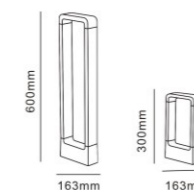

Code	Material	Power	Light source chip	Waterproof level	Exterior color	Luminous color	Input voltage
CP7004-1	All aluminum	7W / 10W	COB	IP65	Matte Black/Grey	3000K	AC100-265V

Gardens, balconies terraces and walkways

- Die-cast Aluminium body
- Protective powder coated finish
- Silicon rubber gasket
- External driver with extended range 100v-265v