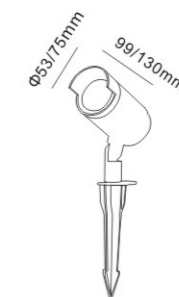

Code	Material	Beam Angle	Power	Light source chip	Waterproof level	Exterior color	Luminous color	Input voltage
DC005	All aluminum	20-60°	7/12W	COB	IP65	Sand black	3000K	AC110-265V DC24V

Gardens, balconies, terraces and walkways

- Silicon rubber gasket
- External driver with extended range 100V - 265V