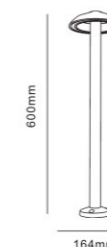

Garden Bollard Light CP7024

Outdoor

CP7024

Code	Material	Power	Light source chip	Waterproof level	Exterior color	Luminous color	Input voltage
CP7024	All aluminum	7W	COB	IP65	Matte Black/Grey	3000K	AC86-265V

Gardens, balconies terraces and walkways

- Die-cast Aluminium body
- Protective powder coated finish
- Silicon rubber gasket
- External driver with extended range 100v-265v