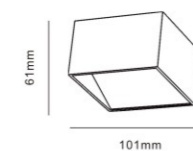

Code	Material	Power	Light source chip	Waterproof level	Exterior color	Luminous color	Input voltage
B1003	All aluminum	7W	COB	IP44	Sand black Sand white	3000K	AC85-265V

Indoor living area

- Die-cast Aluminium body
- Protective powder coated finish
- Silicon rubber gasket
- External driver with extended range 100v-265v