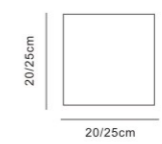

Wall Light B1012

indoor

B1012

Code	Material	Power	Light source chip	Waterproof level	Exterior color	Luminous color	Input voltage
B1012	All aluminum	12W	2835 SMD	IP44	Golden	3000K	AC100-265V

Indoor living area

- Die-cast Aluminium body
- Protective powder coated finish
- Silicon rubber gasket
- External driver with extended range 100v-265v