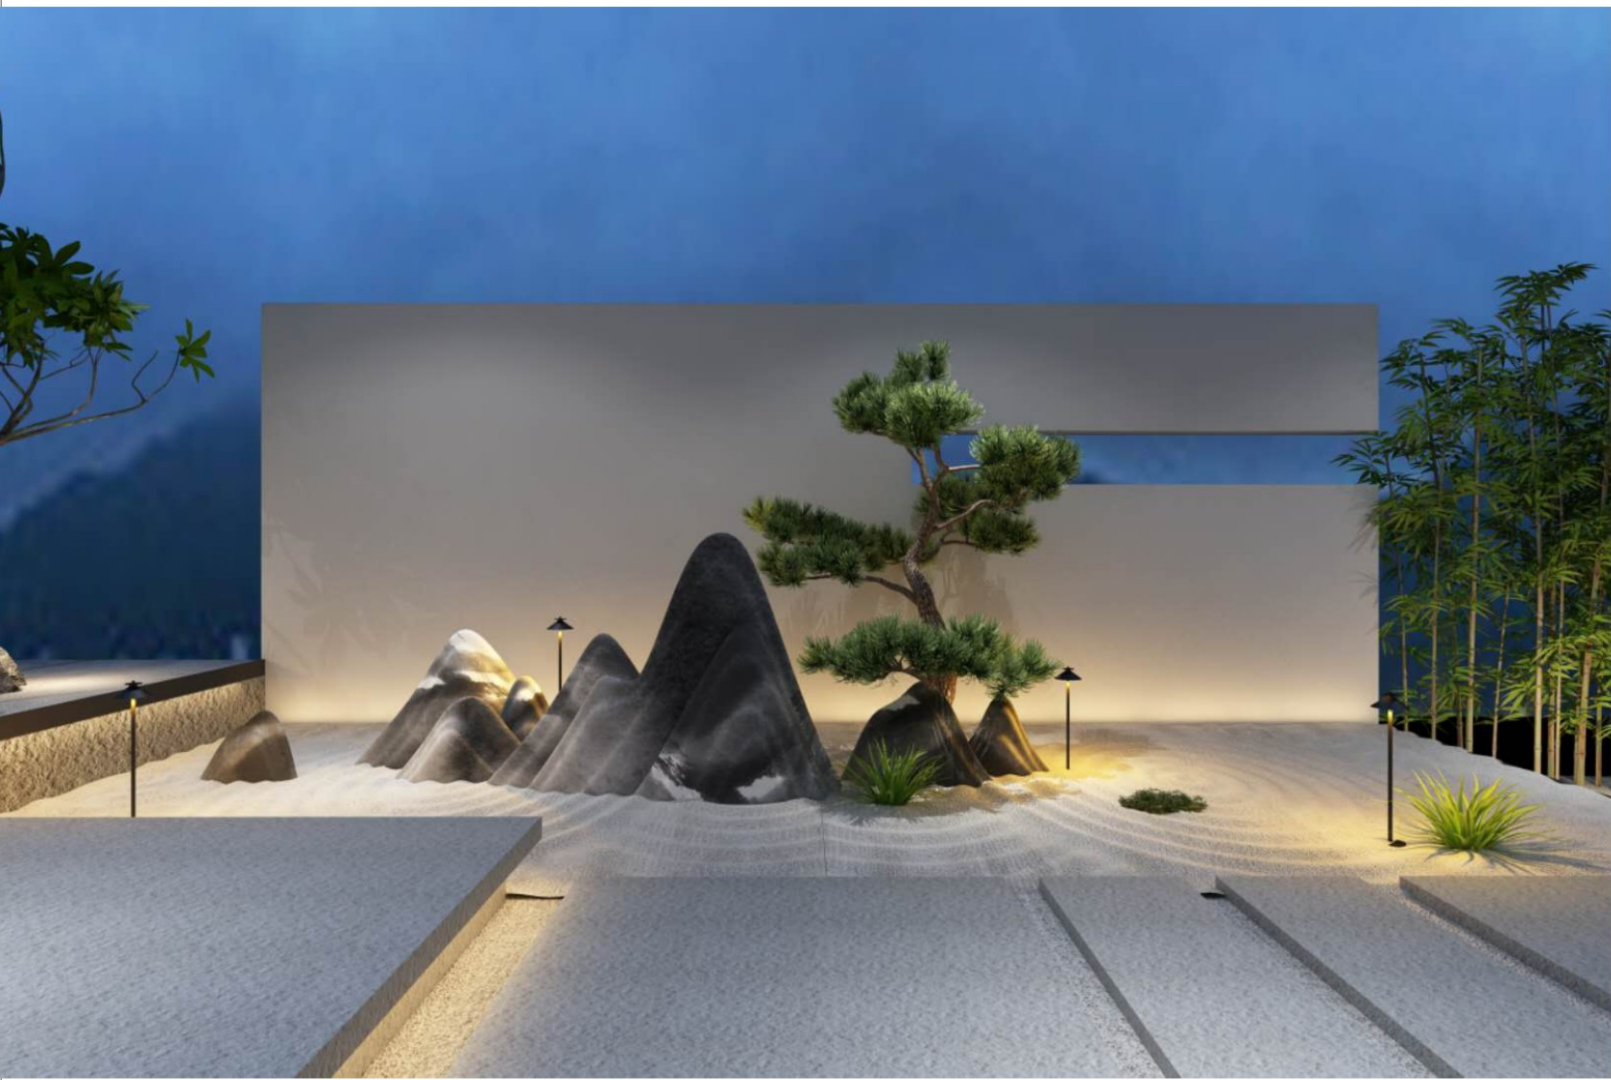

Gardens, balconies, terraces and walkways

- Silicon rubber gasket
- External driver with extended range 100V - 265V

Garden Bollard Light CP7046

Outdoor

CP7046

| Code | Material | Power | Light source chip | Waterproof level | Exterior color | Luminous color | Input voltage |
|--------|--------------|-------|-------------------|------------------|----------------|----------------|-----------------|
| CP7046 | All aluminum | 4W | COB | IP65 | Matte Black | 3000K | AC220V DC24V |