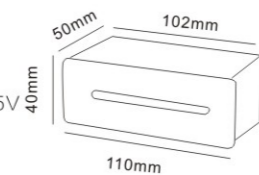

STAIRE CASE LIGHT BT002

Outdoor

BT002

Code	Material	Power	Light source chip	Waterproof level	Exterior color	Luminous color	Input voltage
BT002	All aluminum	3W	COB	IP65	Matte Black	3000K	AC220V/DC24V

Gardens, balconies, terraces and walkways

- Silicon rubber gasket
- External driver with extended range 100V - 265V