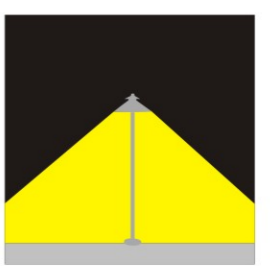

Garden Bollard Light CP7047

Outdoor

CP7047

Code	Material	Power	Light source chip	Waterproof level	Exterior color	Luminous color	Input voltage
CP7047	All aluminum	4W	COB	IP65	Matte Black	3000K	AC110-265v DC24V

Gardens, balconies, terraces and walkways

- Silicon rubber gasket
- External driver with extended range 100V - 265V