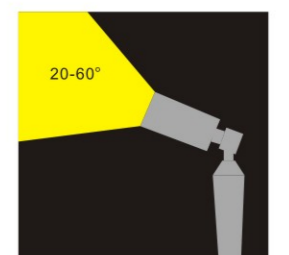

Code	Material	Beam Angle	Power	Light source chip	Waterproof level	Exterior color	Luminous color	Input voltage
DC005	All aluminum	20-60°	7/12W	COB	IP65	Sand black	3000K	AC110-265V DC24V

Gardens, balconies, terraces and walkways

- Silicon rubber gasket
- External driver with extended range 100V - 265V