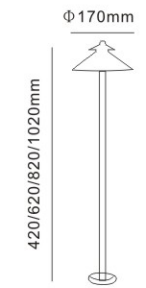

Garden Bollard Light CP7046

Outdoor

CP7046

Code	Material	Power	Light source chip	Waterproof level	Exterior color	Luminous color	Input voltage
CP7046	All aluminum	4W	COB	IP65	Matte Black	3000K	AC220V DC24V

Gardens, balconies, terraces and walkways

- Silicon rubber gasket
- External driver with extended range 100V - 265V