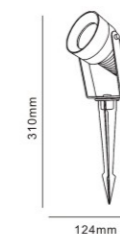

Code	Material	Power	Light source chip	Waterproof level	Exterior color	Luminous color	Input voltage
CP7017	All aluminum	12/20W	COB	IP65	Sand black	3000K	AC86-265V

Gardens, balconies terraces and walkways

- Die-cast Aluminium body
- Protective powder coated finish
- Silicon rubber gasket
- External driver with extended range 100v-265v