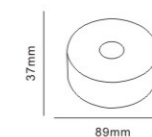

Code	Material	Power	Light source chip	Waterproof level	Exterior color	Luminous color	Input voltage
SD001	All aluminum	12W	COB	IP68	Grey	3000K	AC100-265V

Gardens, balconies terraces and walkways

- Die-cast Aluminium body
- Protective powder coated finish
- Silicon rubber gasket
- External driver with extended range 100v-265v