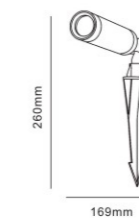

Code	Material	Power	Light source chip	Waterproof level	Exterior color	Luminous color	Input voltage
CP7016	All aluminum	5W	COB	IP65	Sand black	3000K	AC86-265V

Gardens, balconies terraces and walkways

- Die-cast Aluminium body
- Protective powder coated finish
- Silicon rubber gasket
- External driver with extended range 100v-265v