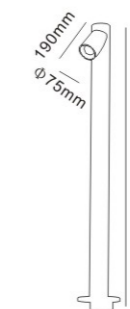

Garden Bollard Light CP7050

Outdoor

CP7050

Code	Material	Power	Light source chip	Waterproof level	Exterior color	Luminous color	Input voltage
Cp7050	All aluminum	4W	COB	IP65	Matte Black	3000K	AC110-265v DC24V

Gardens, balconies, terraces and walkways

- Silicon rubber gasket
- External driver with extended range 100V - 265V