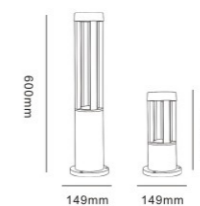

Code	Material	Power	Light source chip	Waterproof level	Exterior color	Luminous color	Input voltage
CP7001	All aluminum	7W / 10W	COB	IP65	Matte Black/Grey	3000K	AC100-265V

Gardens, balconies terraces and walkways

- Die-cast Aluminium body
- Protective powder coated finish
- Silicon rubber gasket
- External driver with extended range 100v-265v