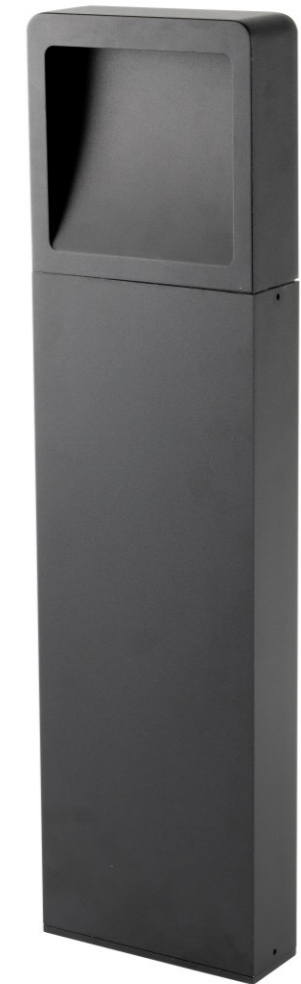

Garden Bollard Light CP7026

Outdoor

CP7026

Code	Material	Power	Light source chip	Waterproof level	Exterior color	Luminous color	Input voltage
CP7026	All aluminum	10W	2835 SMD	IP65	Matte Black/Grey	3000K	AC86-265V

Gardens, balconies terraces and walkways

- Die-cast Aluminium body
- Protective powder coated finish
- Silicon rubber gasket
- External driver with extended range 100v-265v