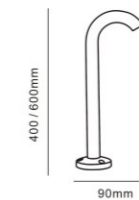

Garden Bollard Light CP7019

outdoor

CP7019

Code	Material	Power	Light source chip	Waterproof level	Exterior color	Luminous color	Input voltage
CP7019	All aluminum	7W	COB	IP65	Matte Black/Grey	3000K	AC100-265V

Gardens, balconies terraces and walkways

- Die-cast Aluminium body
- Protective powder coated finish
- Silicon rubber gasket
- External driver with extended range 100v-265v