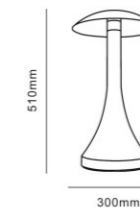

Garden Bollard Light CP7010

outdoor

CP7010

Code	Material	Power	Light source chip	Waterproof level	Exterior color	Luminous color	Input voltage
CP7010	All aluminum	7W	COB	IP65	Matte Black/Grey	3000K	AC86-265V

Gardens, balconies terraces and walkways

- Die-cast Aluminium body
- Protective powder coated finish
- Silicon rubber gasket
- External driver with extended range 100v-265v