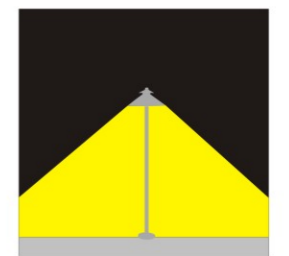

Garden Bollard Light CP7048

Outdoor

CP7048

Code	Material	Power	Light source chip	Waterproof level	Exterior color	Luminous color	Input voltage
CP7048	All aluminum	4W	COB	IP65	Matte Black	3000K	AC86-265V DC24V

Gardens, balconies, terraces and walkways

- Silicon rubber gasket
- External driver with extended range 100V - 265V