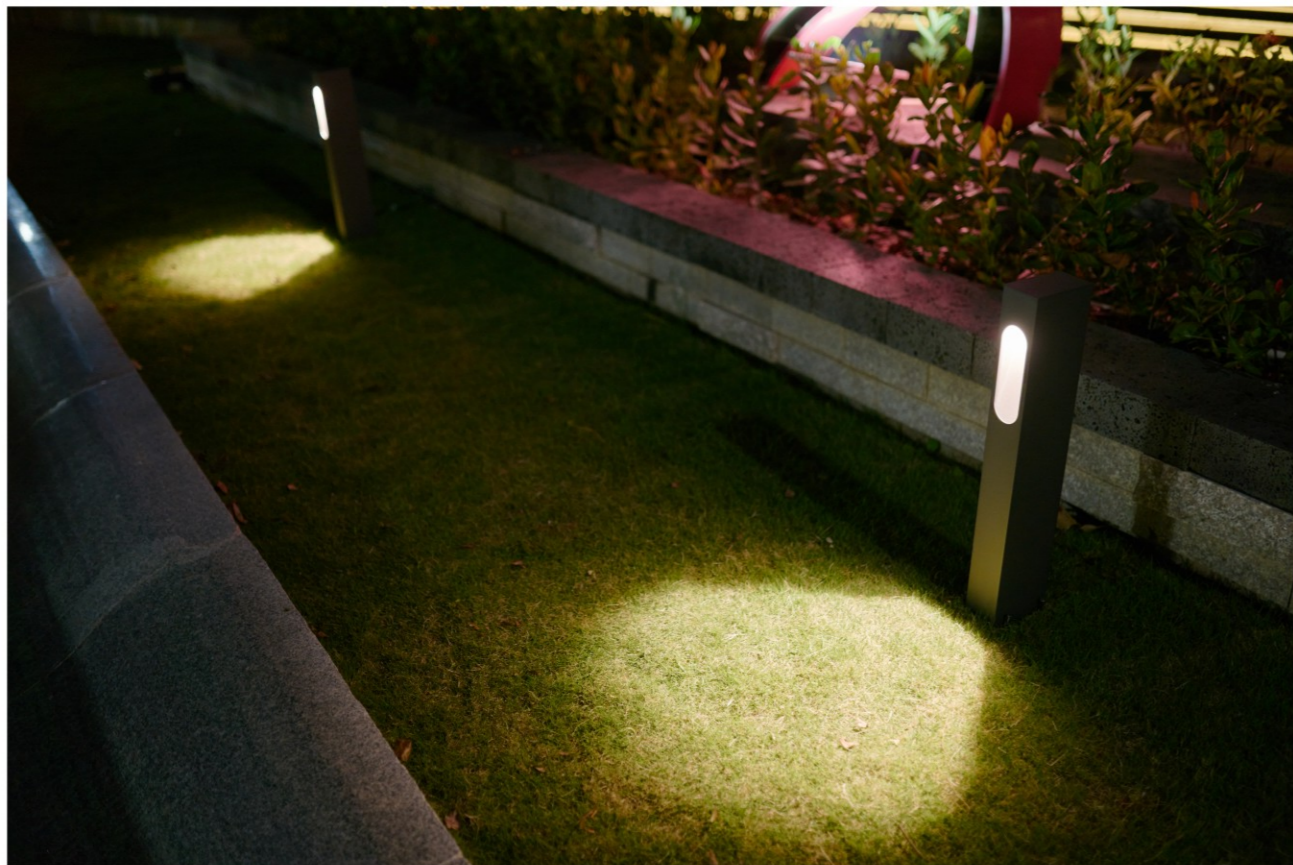

Garden Bollard Light CP7013

outdoor

CP7013

Code	Material	Power	Light source chip	Waterproof level	Exterior color	Luminous color	Input voltage
CP7013	All aluminum	7W	COB	IP65	Matte Black/Grey	3000K	AC100-265V

Gardens, balconies terraces and walkways

- Die-cast Aluminium body
- Protective powder coated finish
- Silicon rubber gasket
- External driver with extended range 100v-265v