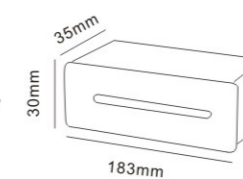

Code	Material	Power	Light source chip	Waterproof level	Exterior color	Luminous color	Input voltage
BT002	All aluminum	3W	COB	IP44	Matte Black	3000K	AC220V/DC24V

Gardens, balconies, terraces and walkways

- Silicon rubber gasket
- External driver with extended range 100V - 265V