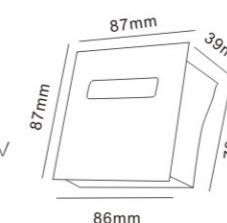

IP65

Code	Material	Power	Light source chip	Waterproof level	Exterior color	Luminous color	Input voltage
BT001	All aluminum	3W	COB	IP65	Grey	3000K	AC220V/DC24V

Gardens, balconies, terraces and walkways

- Silicon rubber gasket
- External driver with extended range 100V - 265V