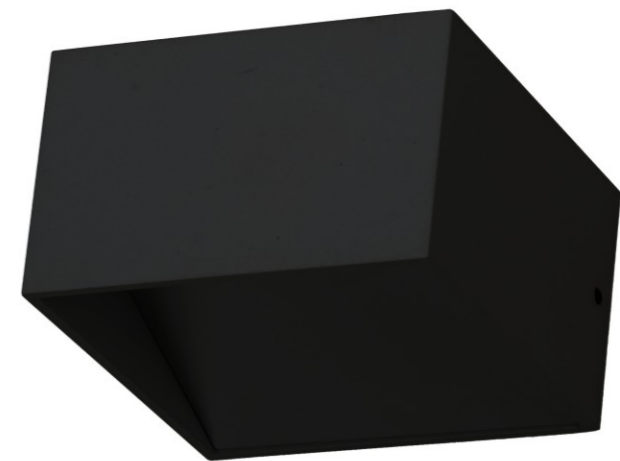

Indoor and outdoor area

- Die-cast Aluminium body
- Protective powder coated finish
- Silicon rubber gasket
- External driver with extended range 100v-265v

Wall Light B1003

indoor

B1003

| Code | Material | Power | Light source chip | Waterproof level | Exterior color | Luminous color | Input voltage |
|-------|--------------|-------|-------------------|------------------|--------------------------|----------------|---------------|
| B1003 | All aluminum | 7W | COB | IP44 | Sand black Sand white | 3000K | AC85-265V |