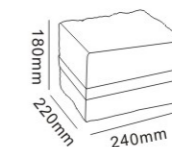

Code	Material	Power	Light source chip	Waterproof level	Exterior color	Luminous color	Input voltage
CP7031	Resin	3W	COB	IP65	Grey	3000K	DC12V

Gardens, balconies, terraces and walkways

- Silicon rubber gasket
- External driver with extended range 100V - 265V