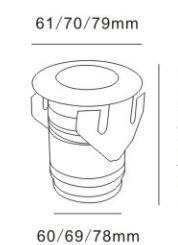

Code	Material	Power	Light source chip	Waterproof level	Exterior color	Luminous color	Input voltage
DM001	All aluminum	3/5/7/12W	COB	IP67	Grey	3000K	AC86-265V DC24V

Gardens, balconies, terraces and walkways

- Silicon rubber gasket
- External driver with extended range 100V - 265V