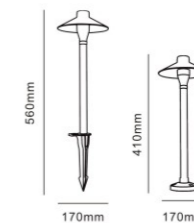

Code	Material	Power	Light source chip	Waterproof level	Exterior color	Luminous color	Input voltage
CP7018	All aluminum	5W	COB	IP65	Matte Black/Grey	3000K	AC86-265V

Gardens, balconies terraces and walkways

- Die-cast Aluminium body
- Protective powder coated finish
- Silicon rubber gasket
- External driver with extended range 100v-265v