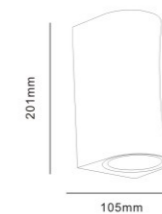

Wall Light B1005

indoor&outdoor

B1005

Code	Material	Power	Light source chip	Waterproof level	Exterior color	Luminous color	Input voltage
B1005	All aluminum	6W*2	COB	IP65	Sand black Sand white	3000K	AC85-265V

Indoor and outdoor area

- Die-cast Aluminium body
- Protective powder coated finish
- Silicon rubber gasket
- External driver with extended range 100v-265v