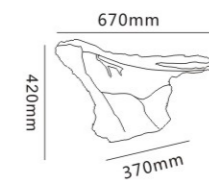

Log light

CP7041

Log light

CP7041

Code	Material	Power	Light source chip	Waterproof level	Exterior color	Luminous color	Input voltage
CP7041	Resin	3W	Bulb	IP65	Natural color	3000K	AC220V / DC24V

Gardens, balconies, terraces and walkways

- Silicon rubber gasket
- External driver with extended range 100V - 265V