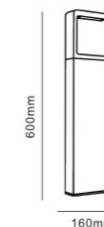

Garden Bollard Light CP7026

Outdoor

CP7026

Code	Material	Power	Light source chip	Waterproof level	Exterior color	Luminous color	Input voltage
CP7026	All aluminum	10W	2835 SMD	IP65	Matte Black/Grey	3000K	AC86-265V

Gardens, balconies terraces and walkways

- Die-cast Aluminium body
- Protective powder coated finish
- Silicon rubber gasket
- External driver with extended range 100v-265v