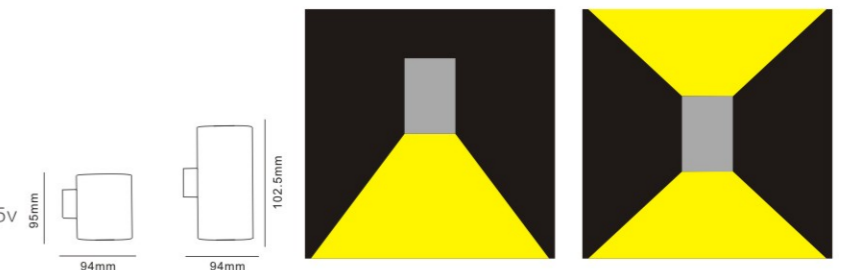

Code	Material	Power	Light source chip	Waterproof level	Exterior color	Luminous color	Input voltage
B1010	All aluminum	15W/15W*2	COB	IP65	Sand black Sand ash	3000K	AC90-265V

Indoor and outdoor area

- Die-cast Aluminium body
- Protective powder coated finish
- Silicon rubber gasket
- External driver with extended range 100v-265v