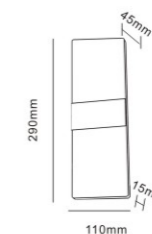

Wall Light B1006

indoor

B1006

Code	Material	Power	Light source chip	Waterproof level	Exterior color	Luminous color	Input voltage
B1006	Acrylic + aluminum	8W	2835 SMD	IP44	Brush aluminum	3000K	AC85-265V

Indoor living area

- Die-cast Aluminium body
- Protective powder coated finish
- Silicon rubber gasket
- External driver with extended range 100v-265v