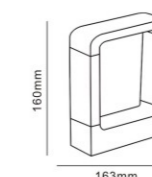

Wall Light B1009

indoor&outdoor

B1009

Code	Material	Power	Light source chip	Waterproof level	Exterior color	Luminous color	Input voltage
B1009	All aluminum	7W / 10W	COB	IP65	Sand black Sand ash	3000K	AC100-265V

Indoor and outdoor area

- Die-cast Aluminium body
- Protective powder coated finish
- Silicon rubber gasket
- External driver with extended range 100v-265v