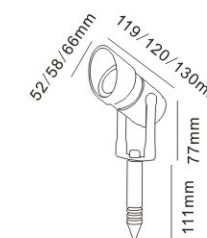

Code	Material	Power	Light source chip	Waterproof level	Exterior color	Luminous color	Input voltage
Dc003	All aluminum	5/7/12W	COB	IP67	Grey	3000K	220V/12V

Gardens, balconies, terraces and walkways

- Silicon rubber gasket
- External driver with extended range 100V - 265V