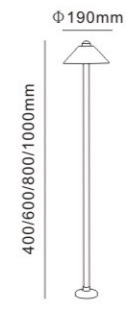

Garden Bollard Light CP7047

Outdoor

CP7047

Code	Material	Power	Light source chip	Waterproof level	Exterior color	Luminous color	Input voltage
CP7047	All aluminum	4W	COB	IP65	Matte Black	3000K	AC110-265v DC24V

Gardens, balconies, terraces and walkways

- Silicon rubber gasket
- External driver with extended range 100V - 265V