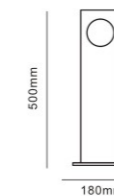

Garden Bollard Light CP7021

outdoor

CP7021

Code	Material	Power	Light source chip	Waterproof level	Exterior color	Luminous color	Input voltage
CP7021	All aluminum	7W	COB	IP65	Matte Black/White	3000K	AC86-265V

Gardens, balconies terraces and walkways

- Die-cast Aluminium body
- Protective powder coated finish
- Silicon rubber gasket
- External driver with extended range 100v-265v