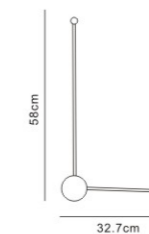

IP44

Code	Material	Power	Light source chip	Waterproof level	Exterior color	Luminous color	Input voltage
B1014	All aluminum	3W*2	COB	IP44	Sand black	3000K	AC85-265V

Indoor living area

- Die-cast Aluminium body
- Protective powder coated finish
- Silicon rubber gasket
- External driver with extended range 100v-265v