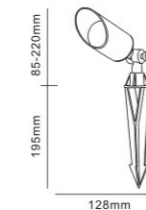

Code	Material	Power	Light source chip	Waterproof level	Exterior color	Luminous color	Input voltage
CP7006	All aluminum	5W	GU10/COB	IP65	Sand black Placer gold	3000K	AC100-265V

Gardens, balconies terraces and walkways

- Die-cast Aluminium body
- Protective powder coated finish
- Silicon rubber gasket
- External driver with extended range 100v-265v