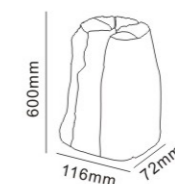

Code	Material	Power	Light source chip	Waterproof level	Exterior color	Luminous color	Input voltage
CP7039	Resin	7W	Bulb	IP65	Natural color	3000K	AC220V / DC24V

Gardens, balconies, terraces and walkways

- Silicon rubber gasket
- External driver with extended range 100V - 265V