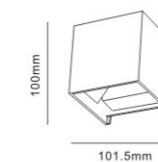

Code	Material	Power	Light source chip	Waterproof level	Exterior color	Luminous color	Input voltage
B1002	All aluminum	3W*2	COB	IP65	Sand black Sand white	3000K	AC85-265V

Indoor and outdoor area

- Die-cast Aluminium body
- Protective powder coated finish
- Silicon rubber gasket
- External driver with extended range 100v-265v