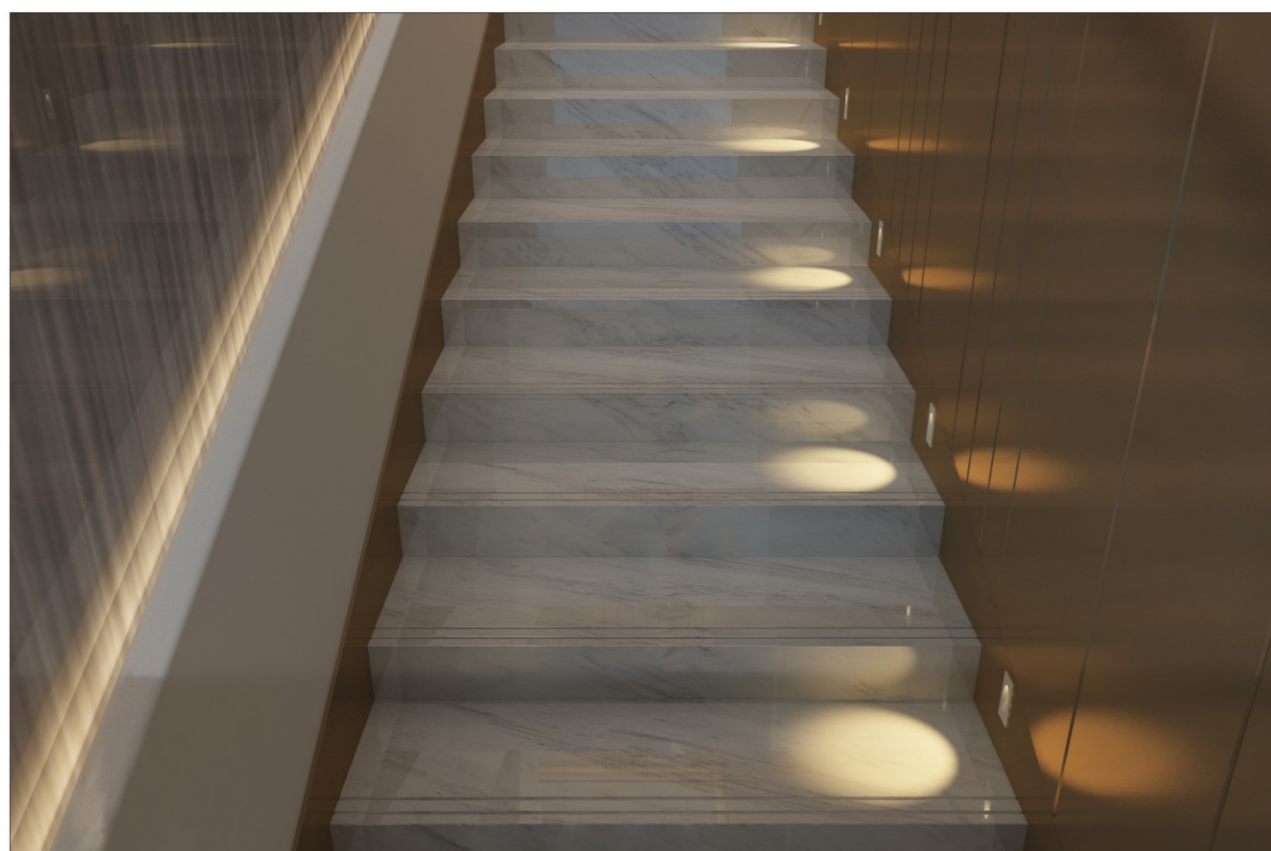

Gardens, balconies, terraces and walkways

- Silicon rubber gasket
- External driver with extended range 100V - 265V

STAIRE CASE LIGHT BT004

Indoor

BT004

| Code | Material | Power | Light source chip | Waterproof level | Exterior color | Luminous color | Input voltage |
|-------|--------------|-------|-------------------|------------------|----------------|----------------|---------------|
| BT004 | All aluminum | 3W | COB | IP44 | Matte White | 3000K | AC220V/DC24V |