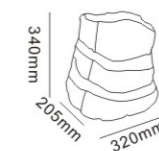

Code	Material	Power	Light source chip	Waterproof level	Exterior color	Luminous color	Input voltage
CP7032	Resin	3W	COB	IP65	Gray	3000K	AC220V / DC24V

Gardens, balconies, terraces and walkways

- Silicon rubber gasket
- External driver with extended range 100V - 265V