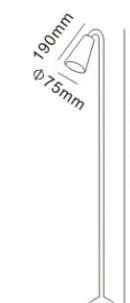

Garden Bollard Light CP7049

Outdoor

CP7049

Code	Material	Power	Light source chip	Waterproof level	Exterior color	Luminous color	Input voltage
CP7049	All aluminum	4W	COB	IP65	Matte Black	3000K	AC110-265v DC24V

Gardens, balconies, terraces and walkways

- Silicon rubber gasket
- External driver with extended range 100V - 265V