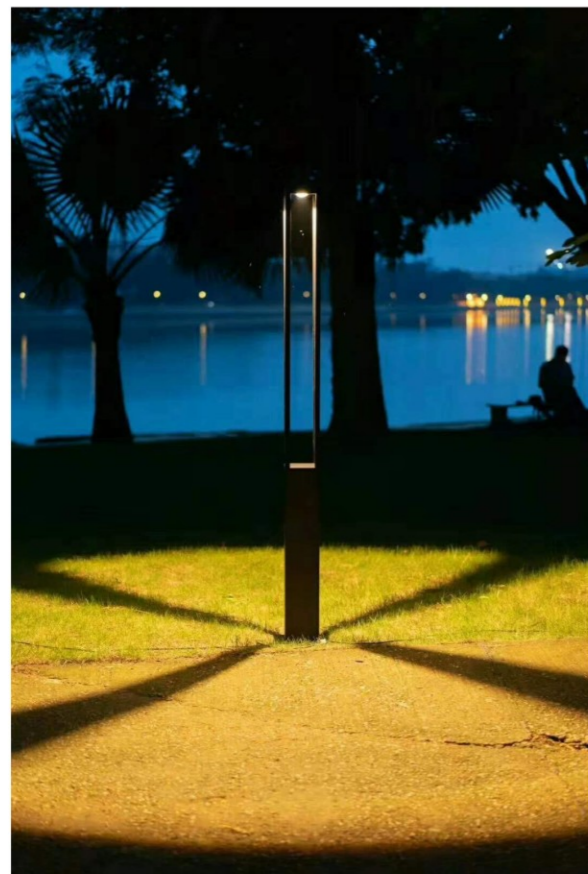

Garden Bollard Light CP7008

outdoor

CP7008

Code	Material	Power	Light source chip	Waterproof level	Exterior color	Luminous color	Input voltage
CP7008	All aluminum	12W / 24W	COB	IP65	Matte Black/Grey	3000K	AC86-265V

Gardens, balconies terraces and walkways

- Die-cast Aluminium body
- Protective powder coated finish
- Silicon rubber gasket
- External driver with extended range 100v-265v