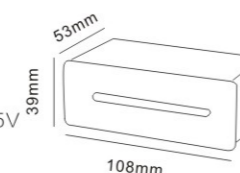

Code	Material	Power	Light source chip	Waterproof level	Exterior color	Luminous color	Input voltage
BT004	All aluminum	3W	COB	IP44	Matte White	3000K	AC220V/DC24V

Gardens, balconies, terraces and walkways

- Silicon rubber gasket
- External driver with extended range 100V - 265V