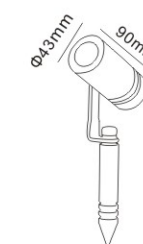

Code	Material	Power	Light source chip	Waterproof level	Exterior color	Luminous color	Input voltage
DC001	All aluminum	5W	COB	IP67	Grey	3000K	220V/12V

Gardens, balconies, terraces and walkways

- Silicon rubber gasket
- External driver with extended range 100V - 265V