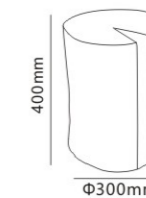

Log light

CP7038

Log light

CP7038

Code	Material	Power	Light source chip	Waterproof level	Exterior color	Luminous color	Input voltage
CP7038	Resin	3W	Bulb	IP65	Natural color	3000K	AC220V / DC24V

Gardens, balconies, terraces and walkways

- Silicon rubber gasket
- External driver with extended range 100V - 265V