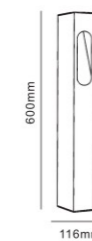

Garden Bollard Light CP7013

outdoor

CP7013

Code	Material	Power	Light source chip	Waterproof level	Exterior color	Luminous color	Input voltage
CP7013	All aluminum	7W	COB	IP65	Matte Black/Grey	3000K	AC100-265V

Gardens, balconies terraces and walkways

- Die-cast Aluminium body
- Protective powder coated finish
- Silicon rubber gasket
- External driver with extended range 100v-265v