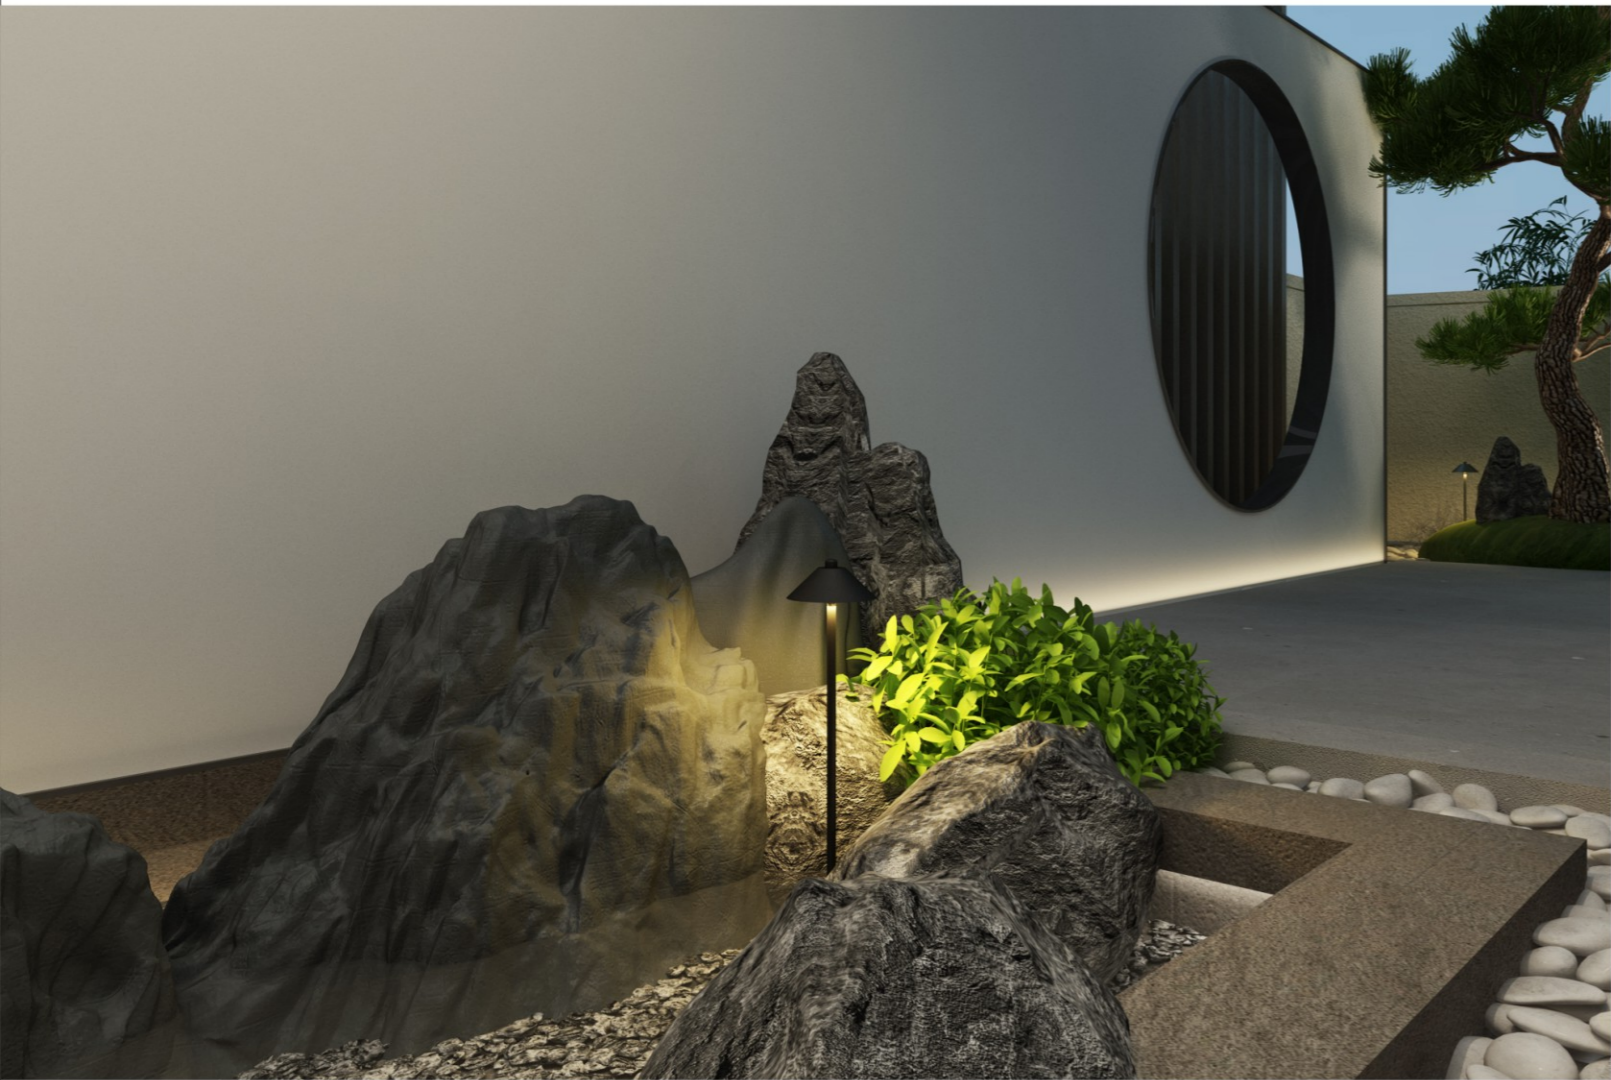

Gardens, balconies, terraces and walkways

- Silicon rubber gasket
- External driver with extended range 100V - 265V

Garden Bollard Light CP7047

Outdoor

CP7047

| Code | Material | Power | Light source chip | Waterproof level | Exterior color | Luminous color | Input voltage |
|--------|--------------|-------|-------------------|------------------|----------------|----------------|---------------------|
| CP7047 | All aluminum | 4W | COB | IP65 | Matte Black | 3000K | AC110-265v DC24V |