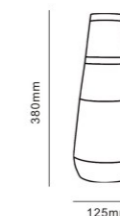

Garden Bollard Light CP7020

outdoor

CP7020

Code	Material	Power	Light source chip	Waterproof level	Exterior color	Luminous color	Input voltage
CP7020	Acrylic + aluminum	7W	COB	IP65	Matte Black/Grey	3000K	AC86-265V

Gardens, balconies terraces and walkways

- Die-cast Aluminium body
- Protective powder coated finish
- Silicon rubber gasket
- External driver with extended range 100v-265v