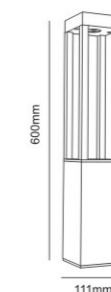

Garden Bollard Light CP7007-2

outdoor

CP7007-2

Code	Material	Power	Light source chip	Waterproof level	Exterior color	Luminous color	Input voltage
CP7007-2	All aluminum	7W	COB	IP65	Matte Black/Grey	3000K	AC100-265V

Gardens, balconies terraces and walkways

- Die-cast Aluminium body
- Protective powder coated finish
- Silicon rubber gasket
- External driver with extended range 100v-265v