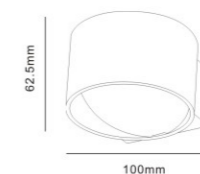

Code	Material	Power	Light source chip	Waterproof level	Exterior color	Luminous color	Input voltage
B1004	All aluminum	7W	COB	IP44	Sand black Sand white	3000K	AC85-265V

Indoor living area

- Die-cast Aluminium body
- Protective powder coated finish
- Silicon rubber gasket
- External driver with extended range 100v-265v