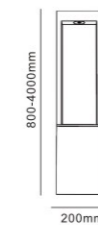

Garden Bollard Light CP7014

outdoor

CP7014

Code	Material	Power	Light source chip	Waterproof level	Exterior color	Luminous color	Input voltage
CP7014	All aluminum	12W / 24W	COB	IP65	Matte Black/Grey	3000K	AC86-265V

Gardens, balconies terraces and walkways

- Die-cast Aluminium body
- Protective powder coated finish
- Silicon rubber gasket
- External driver with extended range 100v-265v