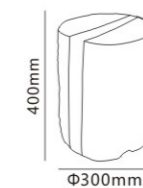

Log light

CP7037

Log light

CP7037

Code	Material	Power	Light source chip	Waterproof level	Exterior color	Luminous color	Input voltage
CP7037	Resin	3W	Bulb	IP65	Natural color	3000K	AC220V / DC24V

Gardens, balconies, terraces and walkways

- Silicon rubber gasket
- External driver with extended range 100V - 265V