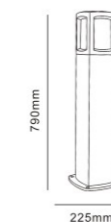

Garden Bollard Light CP7009

outdoor

CP7009

Code	Material	Power	Light source chip	Waterproof level	Exterior color	Luminous color	Input voltage
CP7009	Acrylic + aluminum	/	E27	IP65	Matte Black/Grey	3000K	AC100-265V

Gardens, balconies terraces and walkways

- Die-cast Aluminium body
- Protective powder coated finish
- Silicon rubber gasket
- External driver with extended range 100v-265v