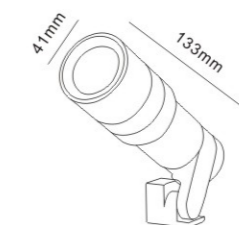

Code	Material	Power	Light source chip	Waterproof level	Exterior color	Luminous color	Input voltage
DC004	All aluminum	5W	COB	IP67	Gray Silver	3000K	AC110-265v DC24V

Gardens, balconies, terraces and walkways

- Silicon rubber gasket
- External driver with extended range 100V - 265V