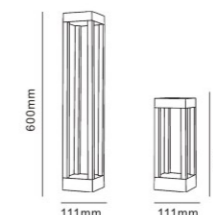

Code	Material	Power	Light source chip	Waterproof level	Exterior color	Luminous color	Input voltage
CP7007-1	All aluminum	7W	COB	IP65	Matte Black/Grey	3000K	AC100-265V

Gardens, balconies terraces and walkways

- Die-cast Aluminium body
- Protective powder coated finish
- Silicon rubber gasket
- External driver with extended range 100v-265v