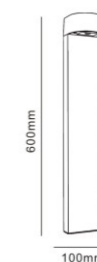

Garden Bollard Light CP7023

outdoor

CP7023

Code	Material	Power	Light source chip	Waterproof level	Exterior color	Luminous color	Input voltage
CP7023	All aluminum	7W	COB	IP65	Matte Black/Grey	3000K	AC86-265V

Gardens, balconies terraces and walkways

- Die-cast Aluminium body
- Protective powder coated finish
- Silicon rubber gasket
- External driver with extended range 100v-265v