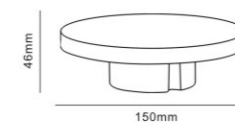

Code	Material	Power	Light source chip	Waterproof level	Exterior color	Luminous color	Input voltage
B1008	All aluminum	12W	2835 SMD	IP65	Sand black Sand ash	3000K	AC100-265V

Indoor and outdoor area

- Die-cast Aluminium body
- Protective powder coated finish
- Silicon rubber gasket
- External driver with extended range 100v-265v