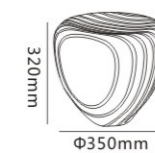

Code	Material	Power	Light source chip	Waterproof level	Exterior color	Luminous color	Input voltage
CP7043	Resin	3W	Bulb	IP65	Gray	3000K	AC220V / DC24V

Gardens, balconies, terraces and walkways

- Silicon rubber gasket
- External driver with extended range 100V - 265V