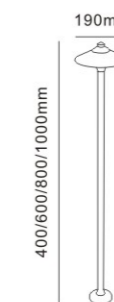

Garden Bollard Light CP7048

Outdoor

CP7048

Code	Material	Power	Light source chip	Waterproof level	Exterior color	Luminous color	Input voltage
CP7048	All aluminum	4W	COB	IP65	Matte Black	3000K	AC86-265V DC24V

Gardens, balconies, terraces and walkways

- Silicon rubber gasket
- External driver with extended range 100V - 265V