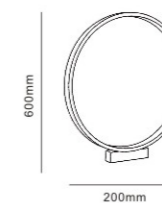

Code	Material	Power	Light source chip	Waterproof level	Exterior color	Luminous color	Input voltage
CP7011	All aluminum	7W	COB	IP65	Matte Black/Grey	3000K	AC100-265V

Gardens, balconies terraces and walkways

- Die-cast Aluminium body
- Protective powder coated finish
- Silicon rubber gasket
- External driver with extended range 100v-265v