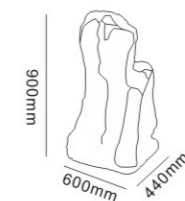

Code	Material	Power	Light source chip	Waterproof level	Exterior color	Luminous color	Input voltage
CP7034	Resin	15W	Bulb	IP65	Natural	3000K	AC220V / DC24V

Gardens, balconies, terraces and walkways

- Silicon rubber gasket
- External driver with extended range 100V - 265V