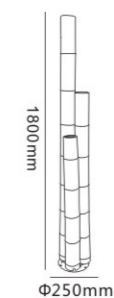

Bamboo Light CP7030

Natural

CP7030

Code	Material	Power	Light source chip	Waterproof level	Exterior color	Luminous color	Input voltage
CP7030	Resin	9W	COB	IP65	Natural color	3000K	AC220V / DC24V

Gardens, balconies, terraces and walkways

- Silicon rubber gasket
- External driver with extended range 100V - 265V