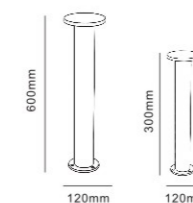

Code	Material	Power	Light source chip	Waterproof level	Exterior color	Luminous color	Input voltage
CP7005	All aluminum	12W	2835 SMD	IP65	Matte Black/Grey	3000K	AC100-265V

Gardens, balconies terraces and walkways

- Die-cast Aluminium body
- Protective powder coated finish
- Silicon rubber gasket
- External driver with extended range 100v-265v