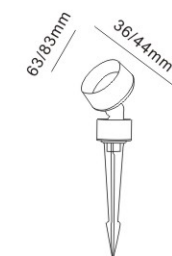

Code	Material	Power	Light source chip	Waterproof level	Exterior color	Luminous color	Input voltage
DC006	All aluminum	7/12W	COB	IP65	Gray Silver	3000K	AC110-265v DC24V

Gardens, balconies, terraces and walkways

- Silicon rubber gasket
- External driver with extended range 100V - 265V