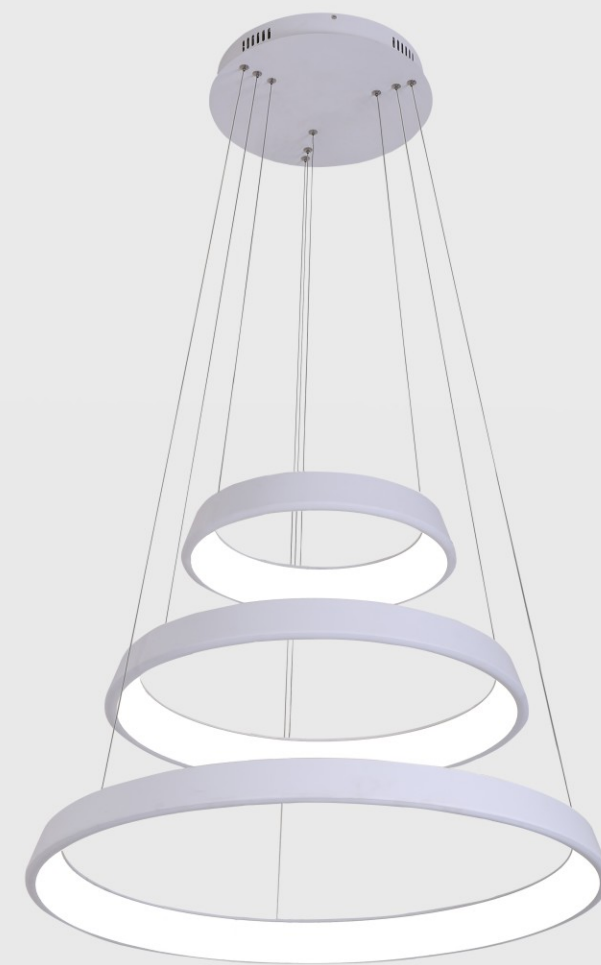

Material: Aluminum+Acrylic  
Regular Color: Matte Black  
Matte White  
Silver

**CA3556-400mm**  
Suspended/Ceiling  
Lighting Size:  $\Phi 400 \times H60$ mm  
Light Source: LED2835 21W 1260lm  
CCT: 3000K/4000K/6000K

**CA3556-500mm**  
Suspended/Ceiling  
Lighting Size:  $\Phi 500 \times H60$ mm  
Light Source: LED2835 30W 1800lm  
CCT: 3000K/4000K/6000K

**CA3556-600mm**  
Suspended/Ceiling  
Lighting Size:  $\Phi 600 \times H60$ mm  
Light Source: LED2835 36W 2160lm  
CCT: 3000K/4000K/6000K

**CA3556-800mm**  
Suspended/Ceiling  
Lighting Size:  $\Phi 800 \times H60$ mm  
Light Source: LED2835 48W 2880m  
CCT: 3000K/4000K/6000K

**CA3556-162W**

Suspended  
Lighting Size: 2\*Φ400+2\*Φ600+Φ800mm  
Light Source: LED2835 162W 8160lm  
CCT: 3000K/4000K/6000K