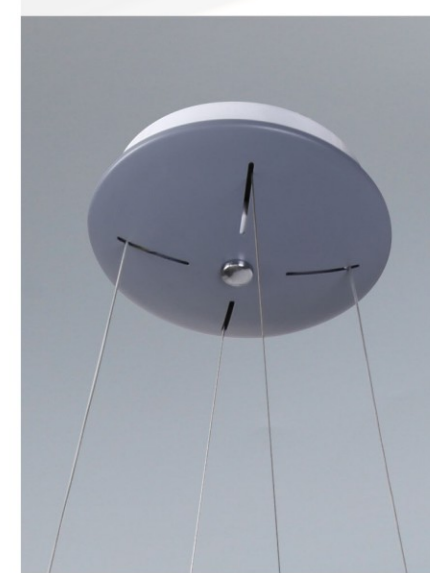

CA3700-1000mm

Suspended/Ceiling
Lighting Size: $\Phi 1000 \times H1200$ mm
Light Source: LED2835 72W 3600lm
CCT: 3000K/4000K/6000K