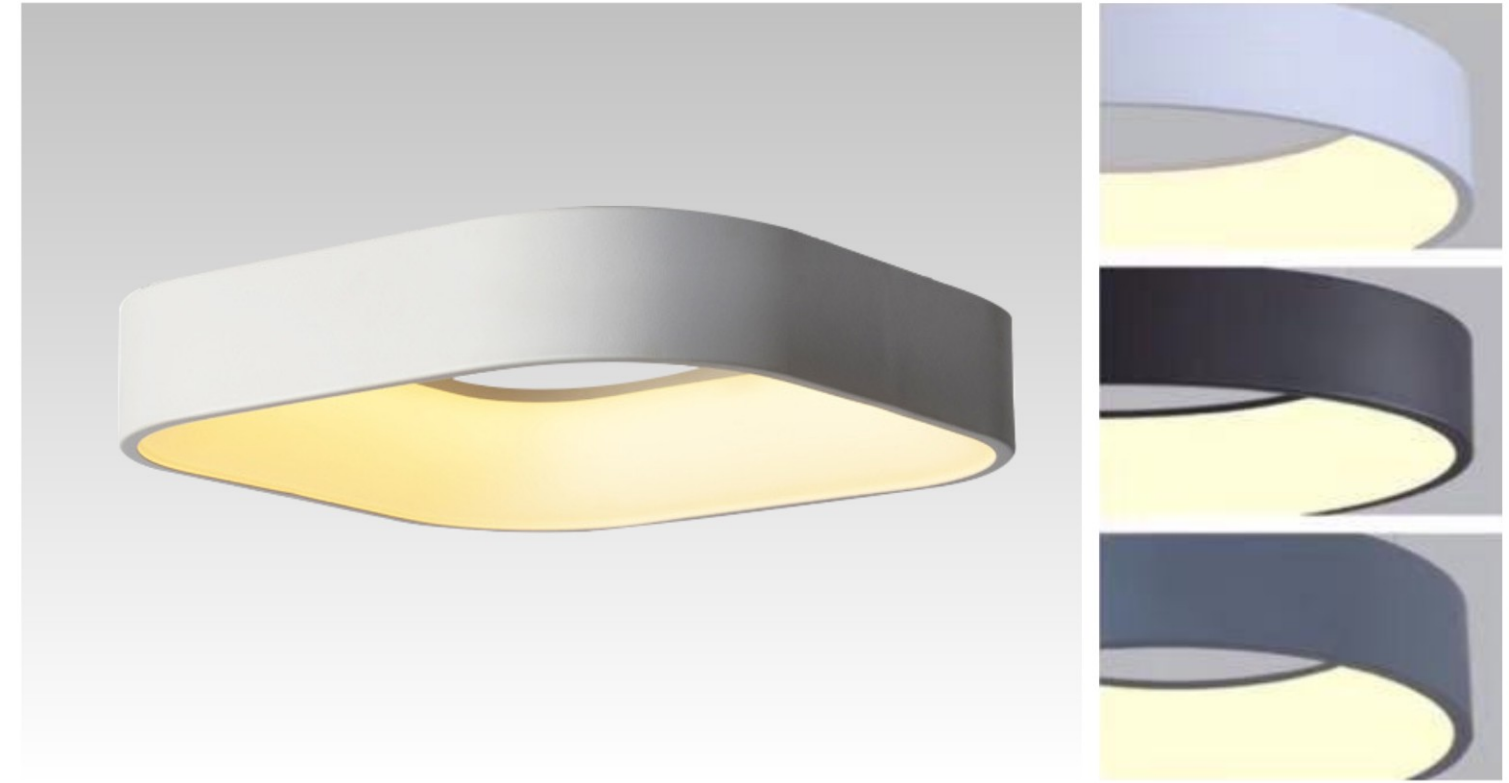

CA3888-450mm

Suspended/Ceiling
Lighting Size: L450*W450*H100mm
Light Source: LED2835 28W 1680lm
CCT: 3000K/4000K/6000K

CA3888-600mm

Suspended/Ceiling
Lighting Size: L600*W600*H100mm
Light Source: LED2835 36W 2160lm
CCT: 3000K/4000K/6000K

CA3888-800mm

Suspended/Ceiling
Lighting Size: L800*W800*H100mm
Light Source: LED2835 56W 3360lm
CCT: 3000K/4000K/6000K

CA3888-900mm

Suspended/Ceiling
Lighting Size: L900*W900*H100mm
Light Source: LED2835 128W 7680lm
CCT: 3000K/4000K/6000K

CA3888-1100mm

Suspended/Ceiling
Lighting Size: L1100*W1100*H100mm
Light Source: LED2835 160W 9600lm
CCT: 3000K/4000K/6000K