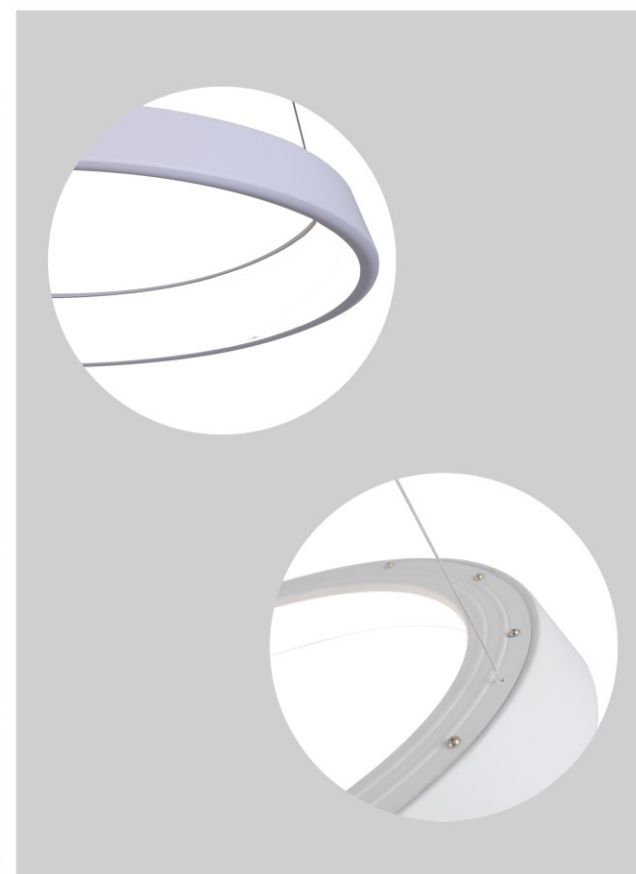

Material: Aluminum+Acrylic
Regular Color: Matte Black
Matte White
Silver

CA3556-400mm
Suspended/Ceiling
Lighting Size: $\Phi 400 \times H60$ mm
Light Source: LED2835 21W 1260lm
CCT: 3000K/4000K/6000K

CA3556-500mm
Suspended/Ceiling
Lighting Size: $\Phi 500 \times H60$ mm
Light Source: LED2835 30W 1800lm
CCT: 3000K/4000K/6000K

CA3556-600mm
Suspended/Ceiling
Lighting Size: $\Phi 600 \times H60$ mm
Light Source: LED2835 36W 2160lm
CCT: 3000K/4000K/6000K

CA3556-800mm
Suspended/Ceiling
Lighting Size: $\Phi 800 \times H60$ mm
Light Source: LED2835 48W 2880m
CCT: 3000K/4000K/6000K