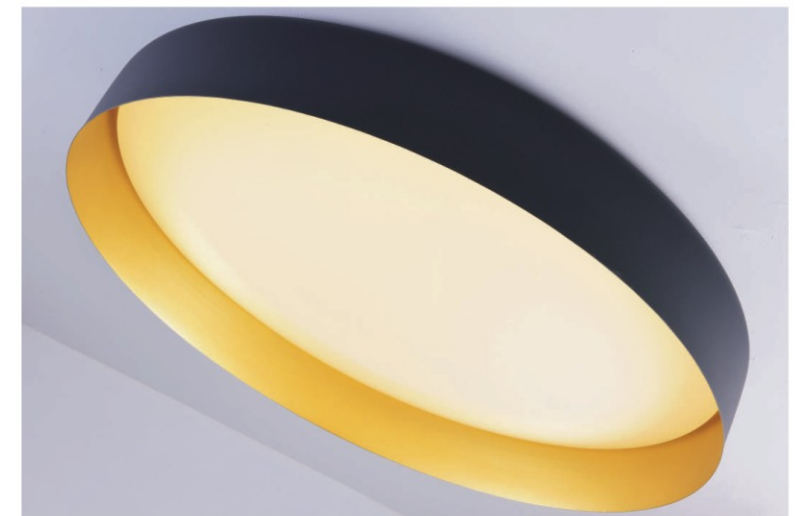

Materials: Steel+Acrylic
Colour Options: Matte Black+Gold

CA8002-600mm

Suspended
Lighting Size: Φ 600*H120mm
Light Source: LED2835 48W 3840lm
CCT: 3000K/4000K/6000K

CA8002-800mm

Suspended
Lighting Size: Φ 800*H130mm
Light Source: LED2835 66W 5280lm
CCT: 3000K/4000K/6000K

CA8002-800mm

Ceiling
Lighting Size: Φ 800*H130mm
Light Source: LED2835 66W 5280lm
CCT: 3000K/4000K/6000K

CA8002-600mm

Ceiling
Lighting Size: Φ 600*H120mm
Light Source: LED2835 48W 3840lm
CCT: 3000K/4000K/6000K