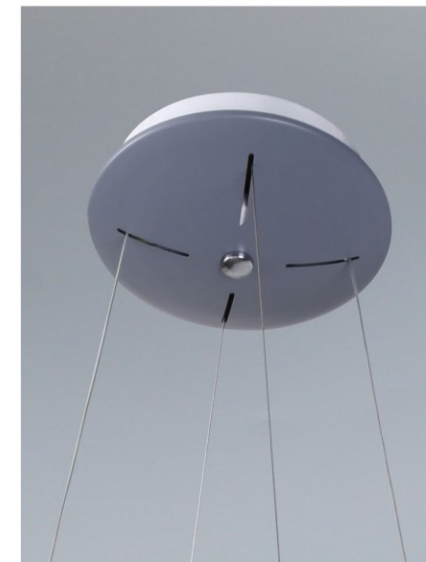

Material: Aluminum+Acrylic
Regular Color: Matte Black
Matte White
Silver