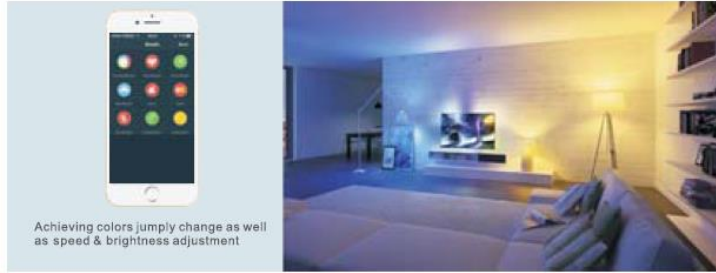

Power: 7W
Voltage: AC100-240V
Beam Angle: 90°
Life time: 30000 h
Color: CCT (2400-7000K) +RGB
16+million Kinds
Brightness: 2%-100%
Lumen: 500Lm
Size: Ø90x45mm

Power: 14W
Voltage: AC100-240V
Beam Angle: 90°
Life time: 30000 h
Color: CCT (2400-7000K) +RGB
16+million Kinds
Brightness: 2%-100%
Lumen: 1000Lm
Size: Ø138x50mm

Power: 20W
Voltage: AC100-240V
Beam Angle: 60°
Life time: 30000 h
Color: CCT (2400-7000K)
Brightness: 2%-100%
Lumen: 1600Lm Ø
Size: Ø134x110mm

Power: 15W
Voltage: AC100-240V
Beam Angle: 60°
Life time: 30000 h
Color: CCT (2400-7000K)
Brightness: 2%-100%
Lumen: 1200Lm
Size: Ø108x92mm

Power: 10W
Voltage: AC100-240V
Beam Angle: 60°
Life time: 30000 h
Color: CCT (2400-7000K)
Brightness: 2%-100%
Lumen: 800Lm
Size: Ø85.5x71mm

Power: 7W
Voltage: AC100-240V
Beam Angle: 60°
Life time: 30000 h
Color: CCT(2400-7000K)
Brightness: 2%-100%
Lumen: 560Lm
Size: Ø89x107mm

Clicking the bubbles or rolling the color palette for over 16 million colors.

(iOS, & Android)

Apply BLE mesh 4.0 match to Smartphone APP control technology

Lumina General Trading LLC

Tel: +971 4 323 9688, +971 56 112 1541
PO Box 116825, Dubai, United Arab Emirates
sales@luminadx.com

Smart Lighting