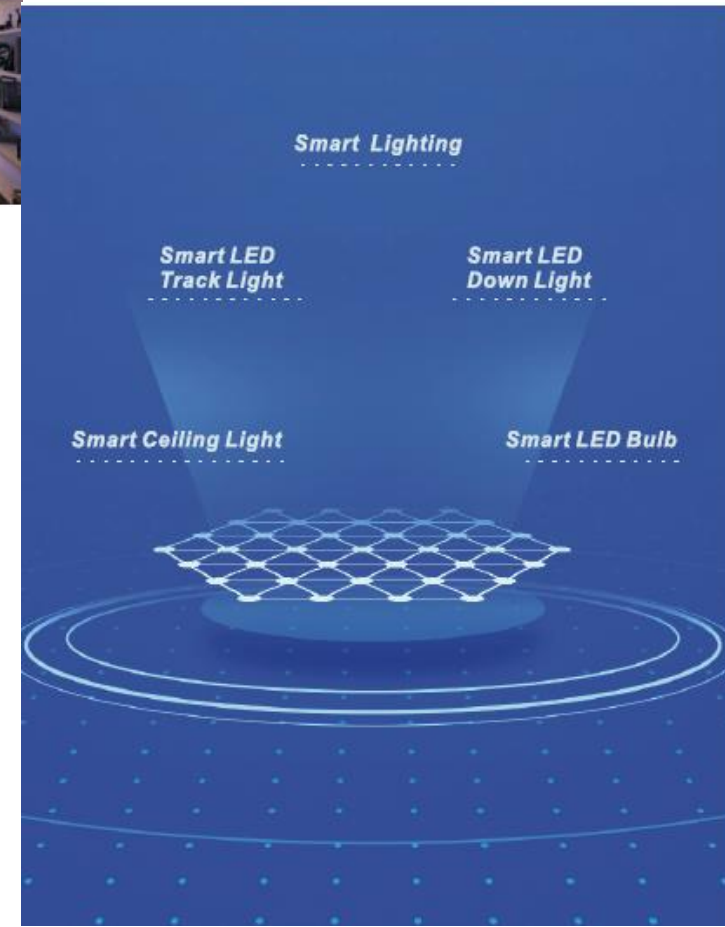

Smart Lighting